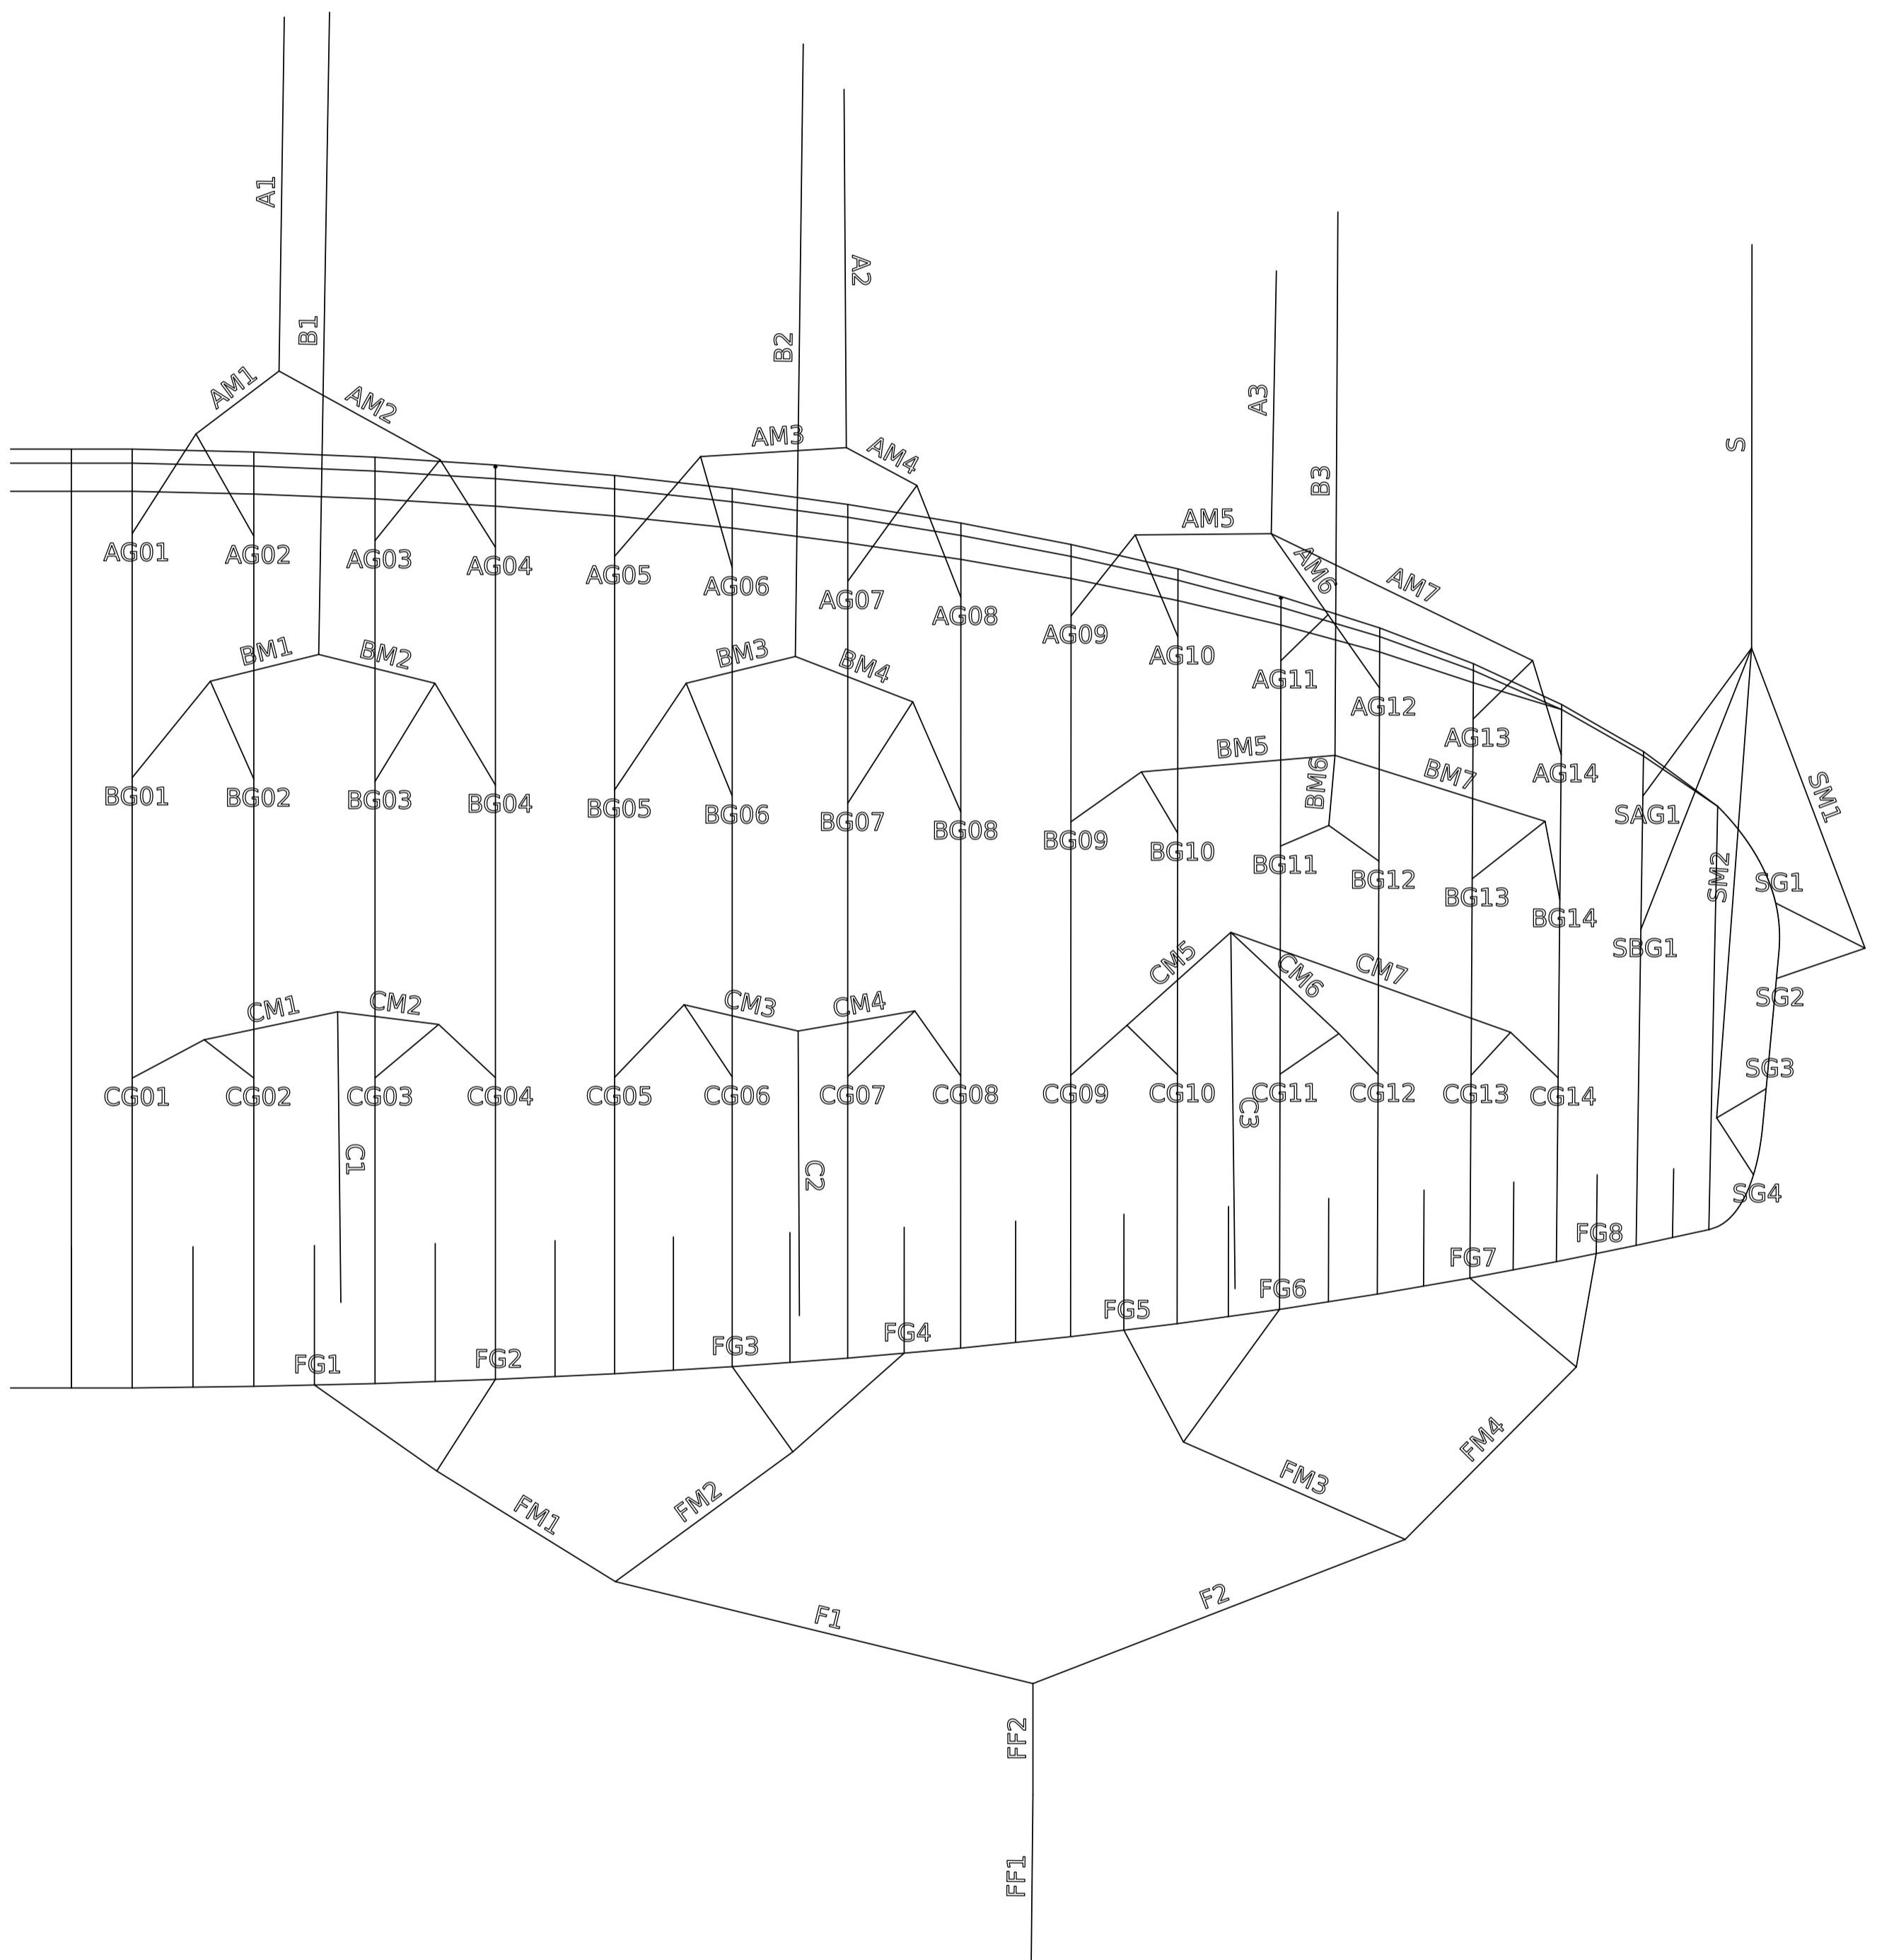

Table of contents

Line plan for DOUBLESKIN
Line lengths for DOUBLESKIN - 17
Full Line lengths for DOUBLESKIN - 17
Line lengths for DOUBLESKIN - 20
Full Line lengths for DOUBLESKIN - 20
Line lengths for DOUBLESKIN - 23
Full Line lengths for DOUBLESKIN - 23

Line lengths for DOUBLESKIN - 17

See also: docs.nova.eu for a searchable online database

Position	Material	Length (cm)
A1	PPSL191-RED	318.9
A2	PPSL191-RED	325.2
A3	PPSL191-RED	255.4
AM1	ED8kU-90DD-RED	129.9
AM2	ED8kU-90DD-RED	128.1
AM3	ED8kU-90DD-RED	121.8
AM4	ED8kU-90DD-RED	122.4
AM5	ED8kU-70DD	193.2
AM6	ED8kU-70DD	189.4
AM7	ED8kU-70DD	188.5
AG01	ED8kU-50DD-RED	62.1
AG02	ED8kU-50DD-RED	56.9
AG03	ED8kU-50DD-RED	57.5
AG04	ED8kU-50DD-RED	60.4
AG05	ED8kU-50DD-RED	59.4
AG06	ED8kU-50DD-RED	55
AG07	ED8kU-50DD-RED	53.5
AG08	ED8kU-50DD-RED	56.2
AG09	ED8kU-50DD-RED	54.2
AG10	ED8kU-50DD-RED	49
AG11	ED8kU-50DD-RED	48.8
AG12	ED8kU-50DD-RED	45.7
AG13	ED8kU-50DD-RED	43.1
AG14	ED8kU-50DD-RED	40.4
B1	PPSL191-YW	314.1
B2	PPSL191-YW	321
B3	PPSL191-YW	252.8
BM1	ED8kU-90DD-RED	127.9
BM2	ED8kU-90DD-RED	126.3
BM3	ED8kU-90DD-RED	120
BM4	ED8kU-90DD-RED	121.1
BM5	ED8kU-70DD	189.6
BM6	ED8kU-70DD	187.4
BM7	ED8kU-70DD	188.1
BG01	ED8kU-50DD-RED	61.3
BG02	ED8kU-50DD-RED	56.1
BG03	ED8kU-50DD-RED	56.7
BG04	ED8kU-50DD-RED	59.8
BG05	ED8kU-50DD-RED	58.4