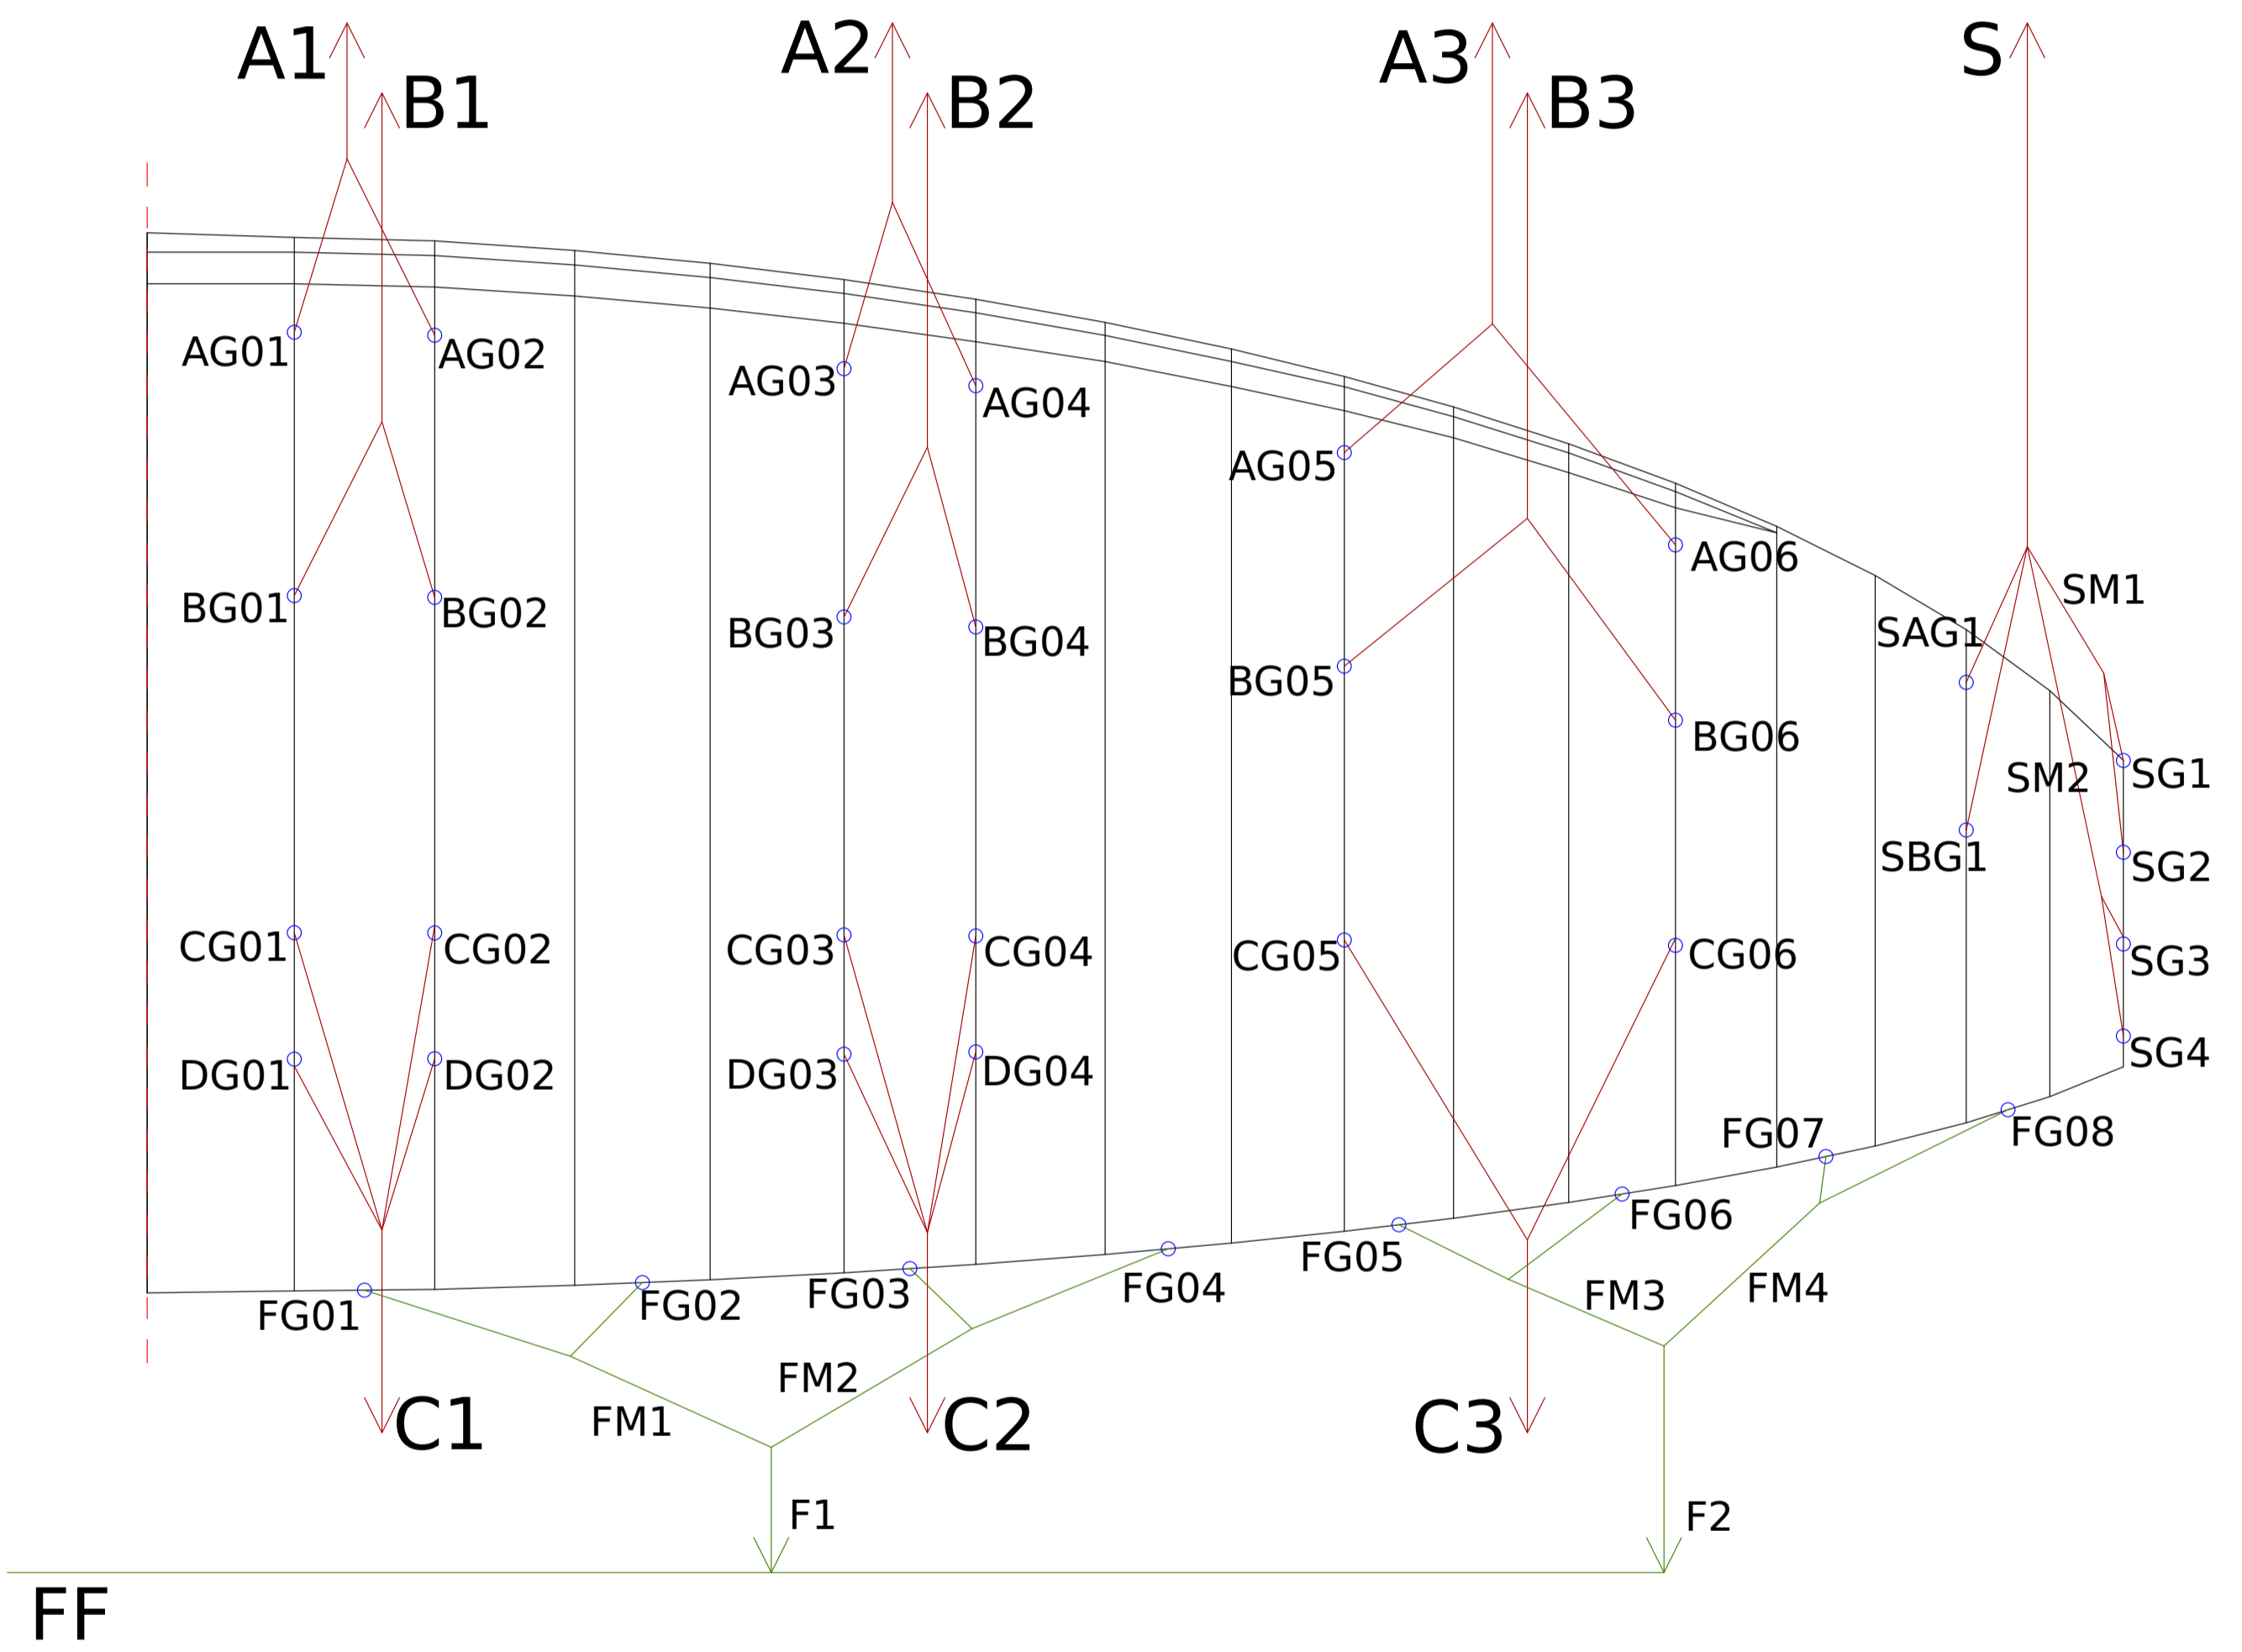

Table of contents

Line plan for **IBEX 4**
Line lengths for **IBEX 4 - XXS**
Full Line lengths for **IBEX 4 - XXS**
Line lengths for **IBEX 4 - XS**
Full Line lengths for **IBEX 4 - XS**
Line lengths for **IBEX 4 - S**
Full Line lengths for **IBEX 4 - S**
Line lengths for **IBEX 4 - M**
Full Line lengths for **IBEX 4 - M**

Line lengths for IBEX4 - XXS

See also: docs.nova.eu for a searchable online database

Position	Material	Length (cm)
A1	PPSL191-RED	537.5
A2	PPSL191-RED	536
A3	PPSL191-RED	367.1
AG01	ED8kU-120DD-RED	64.7
AG02	ED8kU-120DD-RED	62.7
AG03	ED8kU-120DD-RED	63.7
AG04	ED8kU-120DD-RED	62.7
AG05	ED8kU-120DD-RED	228.2
AG06	ED8kU-120DD-RED	213.8
B1	PPSL191-YW	531
B2	PPSL191-YW	530.4
B3	PPSL191-YW	362.2
BG01	ED8kU-120DD-RED	64.7
BG02	ED8kU-120DD-RED	62.7
BG03	ED8kU-120DD-RED	63.7
BG04	ED8kU-120DD-RED	62.7
BG05	ED8kU-120DD-RED	227.7
BG06	ED8kU-120DD-RED	213.7
C1	TSL140BE	538.7
C2	TSL140BE	537.7
C3	TSL140BE	366.3
CG01	ED8kU-120DD-RED	64.7
CG02	ED8kU-120DD-RED	62.7
CG03	ED8kU-120DD-RED	63.7
CG04	ED8kU-120DD-RED	62.7
CG05	ED8kU-120DD-RED	229.2
CG06	ED8kU-120DD-RED	211.6
DG01	ED8kU-120DD-RED	78
DG02	ED8kU-120DD-RED	76.1
DG03	ED8kU-120DD-RED	76.1
DG04	ED8kU-120DD-RED	75
F1	DSL70-ORG	260.3
F2	DSL70-ORG	269.7
FM1	DSL70-ORG	153.8
FM2	DSL70-ORG	129.8
FM3	DSL70-ORG	117.3
FM4	DSL70-ORG	85
FG01	PPSLS_65ORG	134.4
FG02	PPSLS_65ORG	110.8