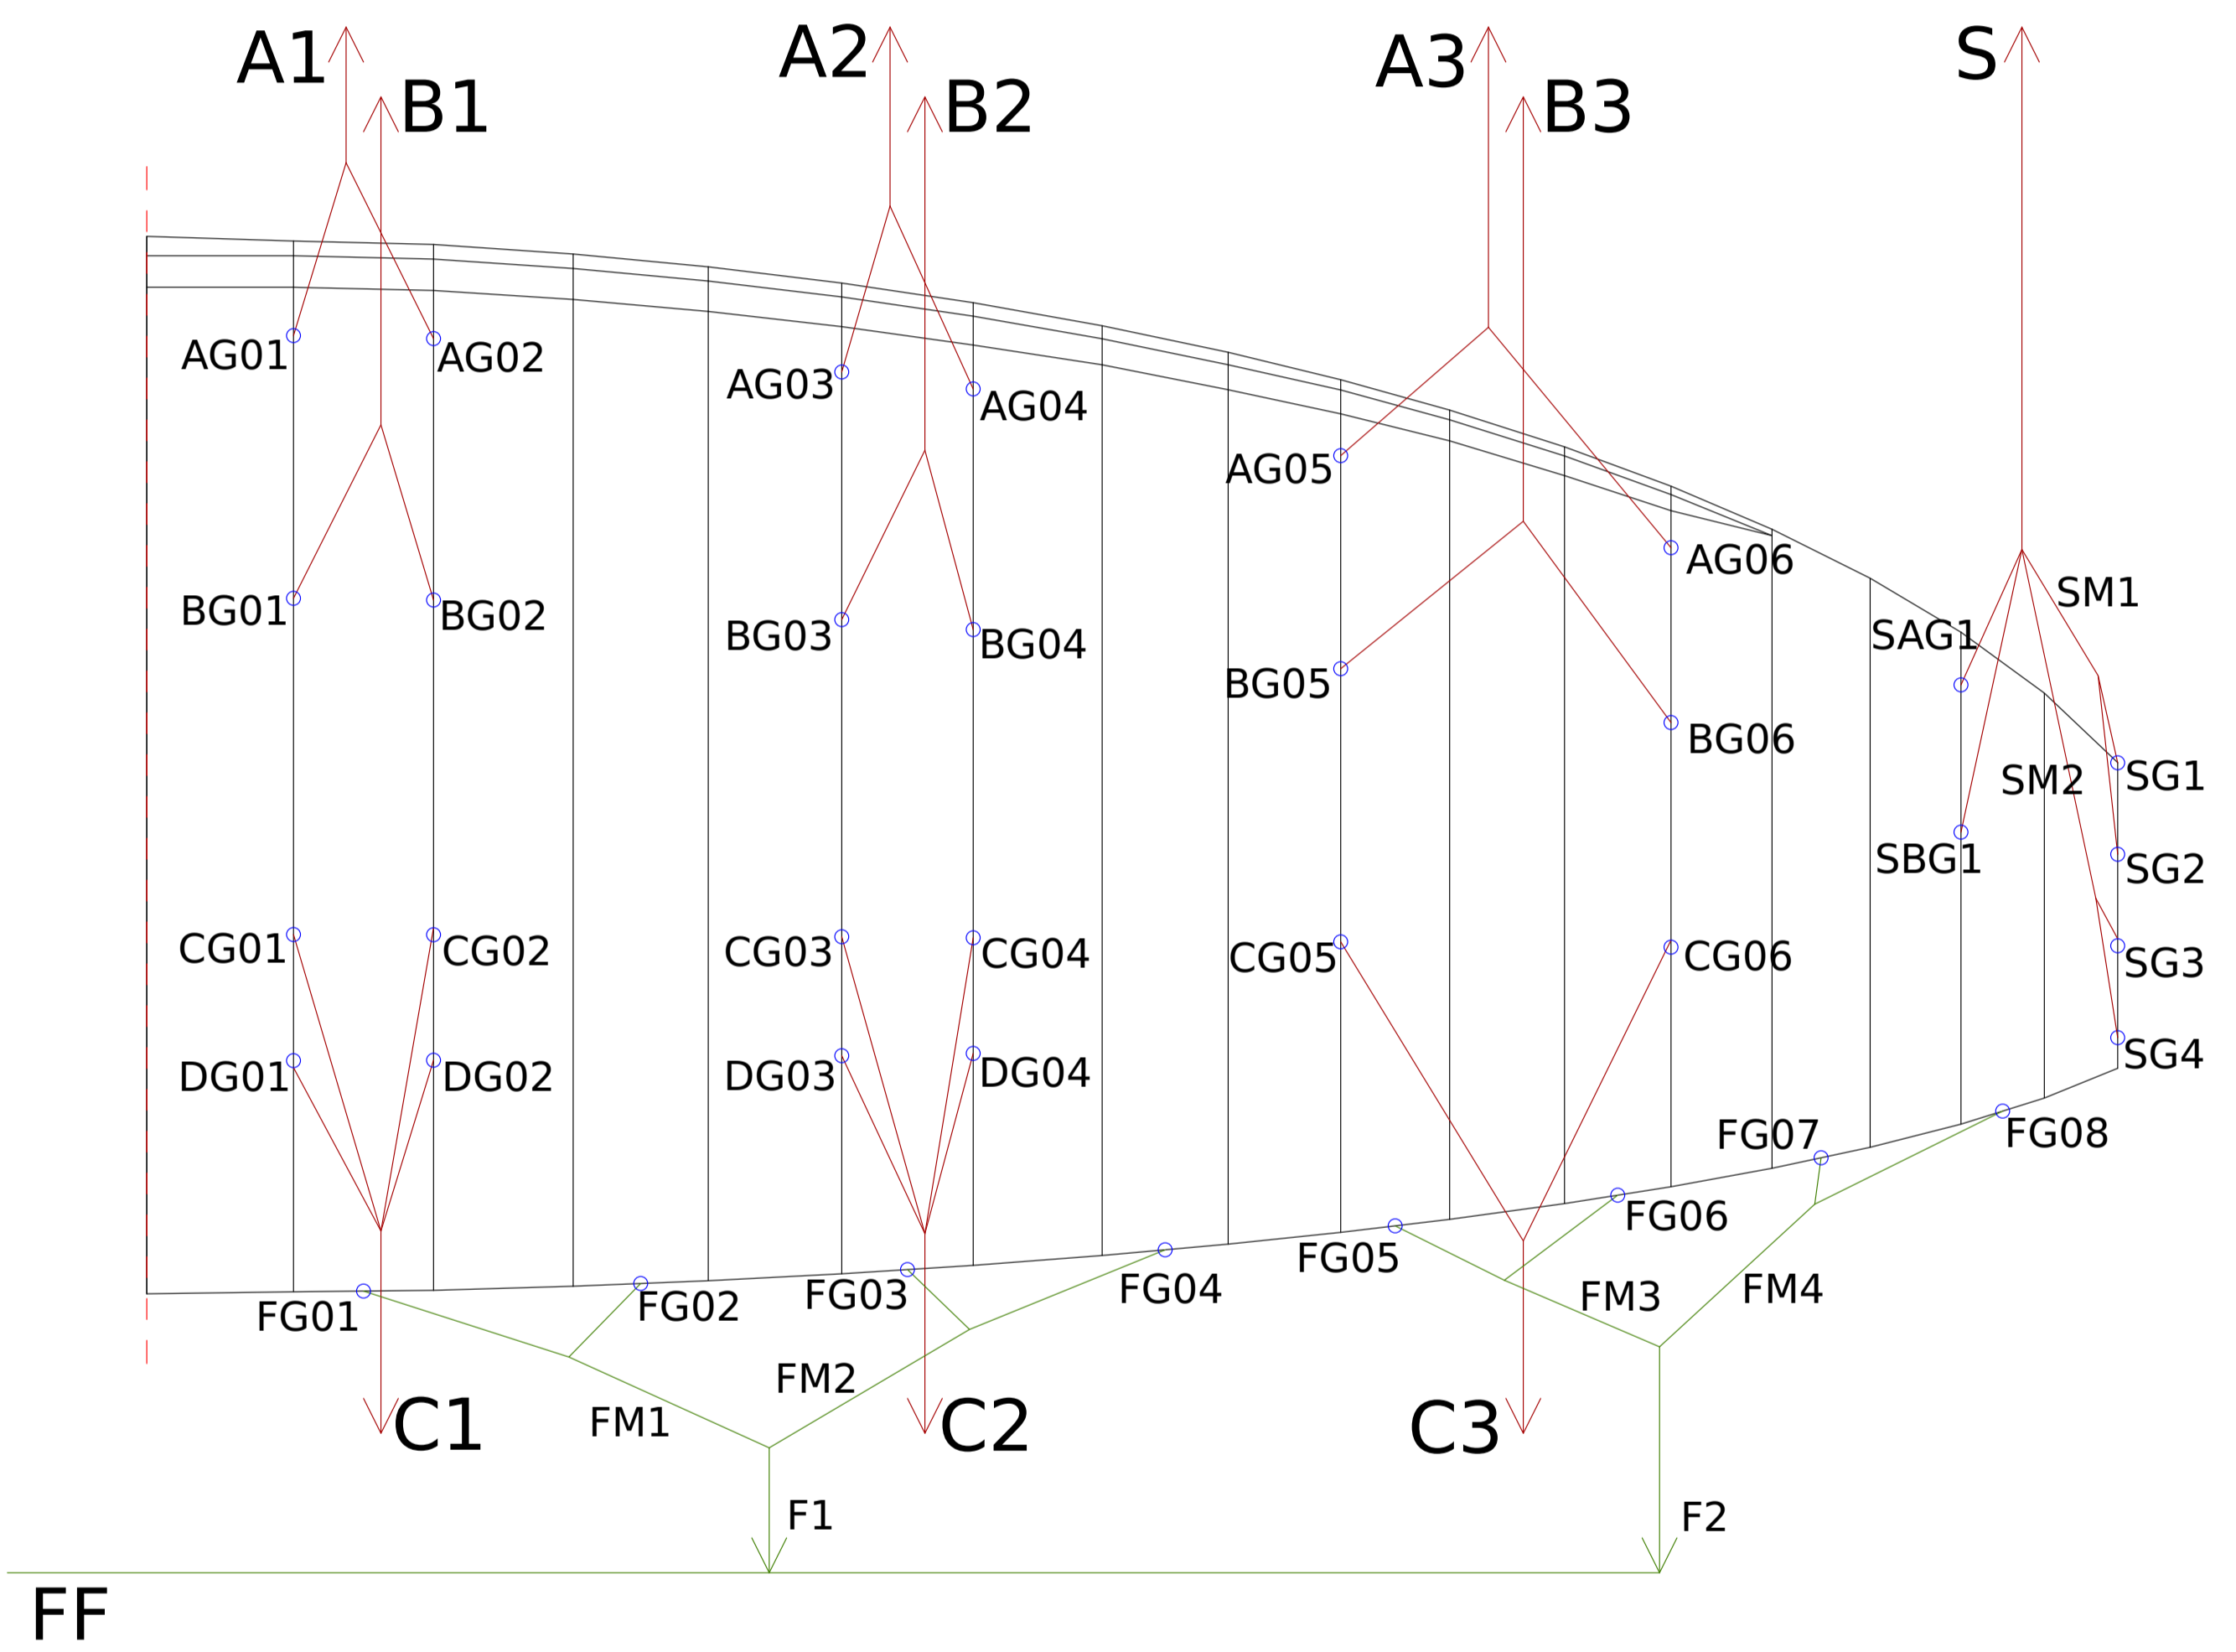

Line lengths for IBEX4 - XXS

See also: docs.nova.eu for a searchable online database

Position	Material	Length (cm)
A1	PPSL191-RED	537.5
A2	PPSL191-RED	536
A3	PPSL191-RED	367.1
AG01	ED8kU-120DD-RED	64.7
AG02	ED8kU-120DD-RED	62.7
AG03	ED8kU-120DD-RED	63.7
AG04	ED8kU-120DD-RED	62.7
AG05	ED8kU-120DD-RED	228.2
AG06	ED8kU-120DD-RED	213.8
B1	PPSL191-YW	531
B2	PPSL191-YW	530.4
B3	PPSL191-YW	362.2
BG01	ED8kU-120DD-RED	64.7
BG02	ED8kU-120DD-RED	62.7
BG03	ED8kU-120DD-RED	63.7
BG04	ED8kU-120DD-RED	62.7
BG05	ED8kU-120DD-RED	227.7
BG06	ED8kU-120DD-RED	213.7
C1	TSL140BE	538.7
C2	TSL140BE	537.7
C3	TSL140BE	366.3
CG01	ED8kU-120DD-RED	64.7
CG02	ED8kU-120DD-RED	62.7
CG03	ED8kU-120DD-RED	63.7
CG04	ED8kU-120DD-RED	62.7
CG05	ED8kU-120DD-RED	229.2
CG06	ED8kU-120DD-RED	211.6
DG01	ED8kU-120DD-RED	78
DG02	ED8kU-120DD-RED	76.1
DG03	ED8kU-120DD-RED	76.1
DG04	ED8kU-120DD-RED	75
F1	DSL70-ORG	260.3
F2	DSL70-ORG	269.7
FM1	DSL70-ORG	153.8
FM2	DSL70-ORG	129.8
FM3	DSL70-ORG	117.3
FM4	DSL70-ORG	85
FG01	PPSLS_65ORG	134.4
FG02	PPSLS_65ORG	110.8