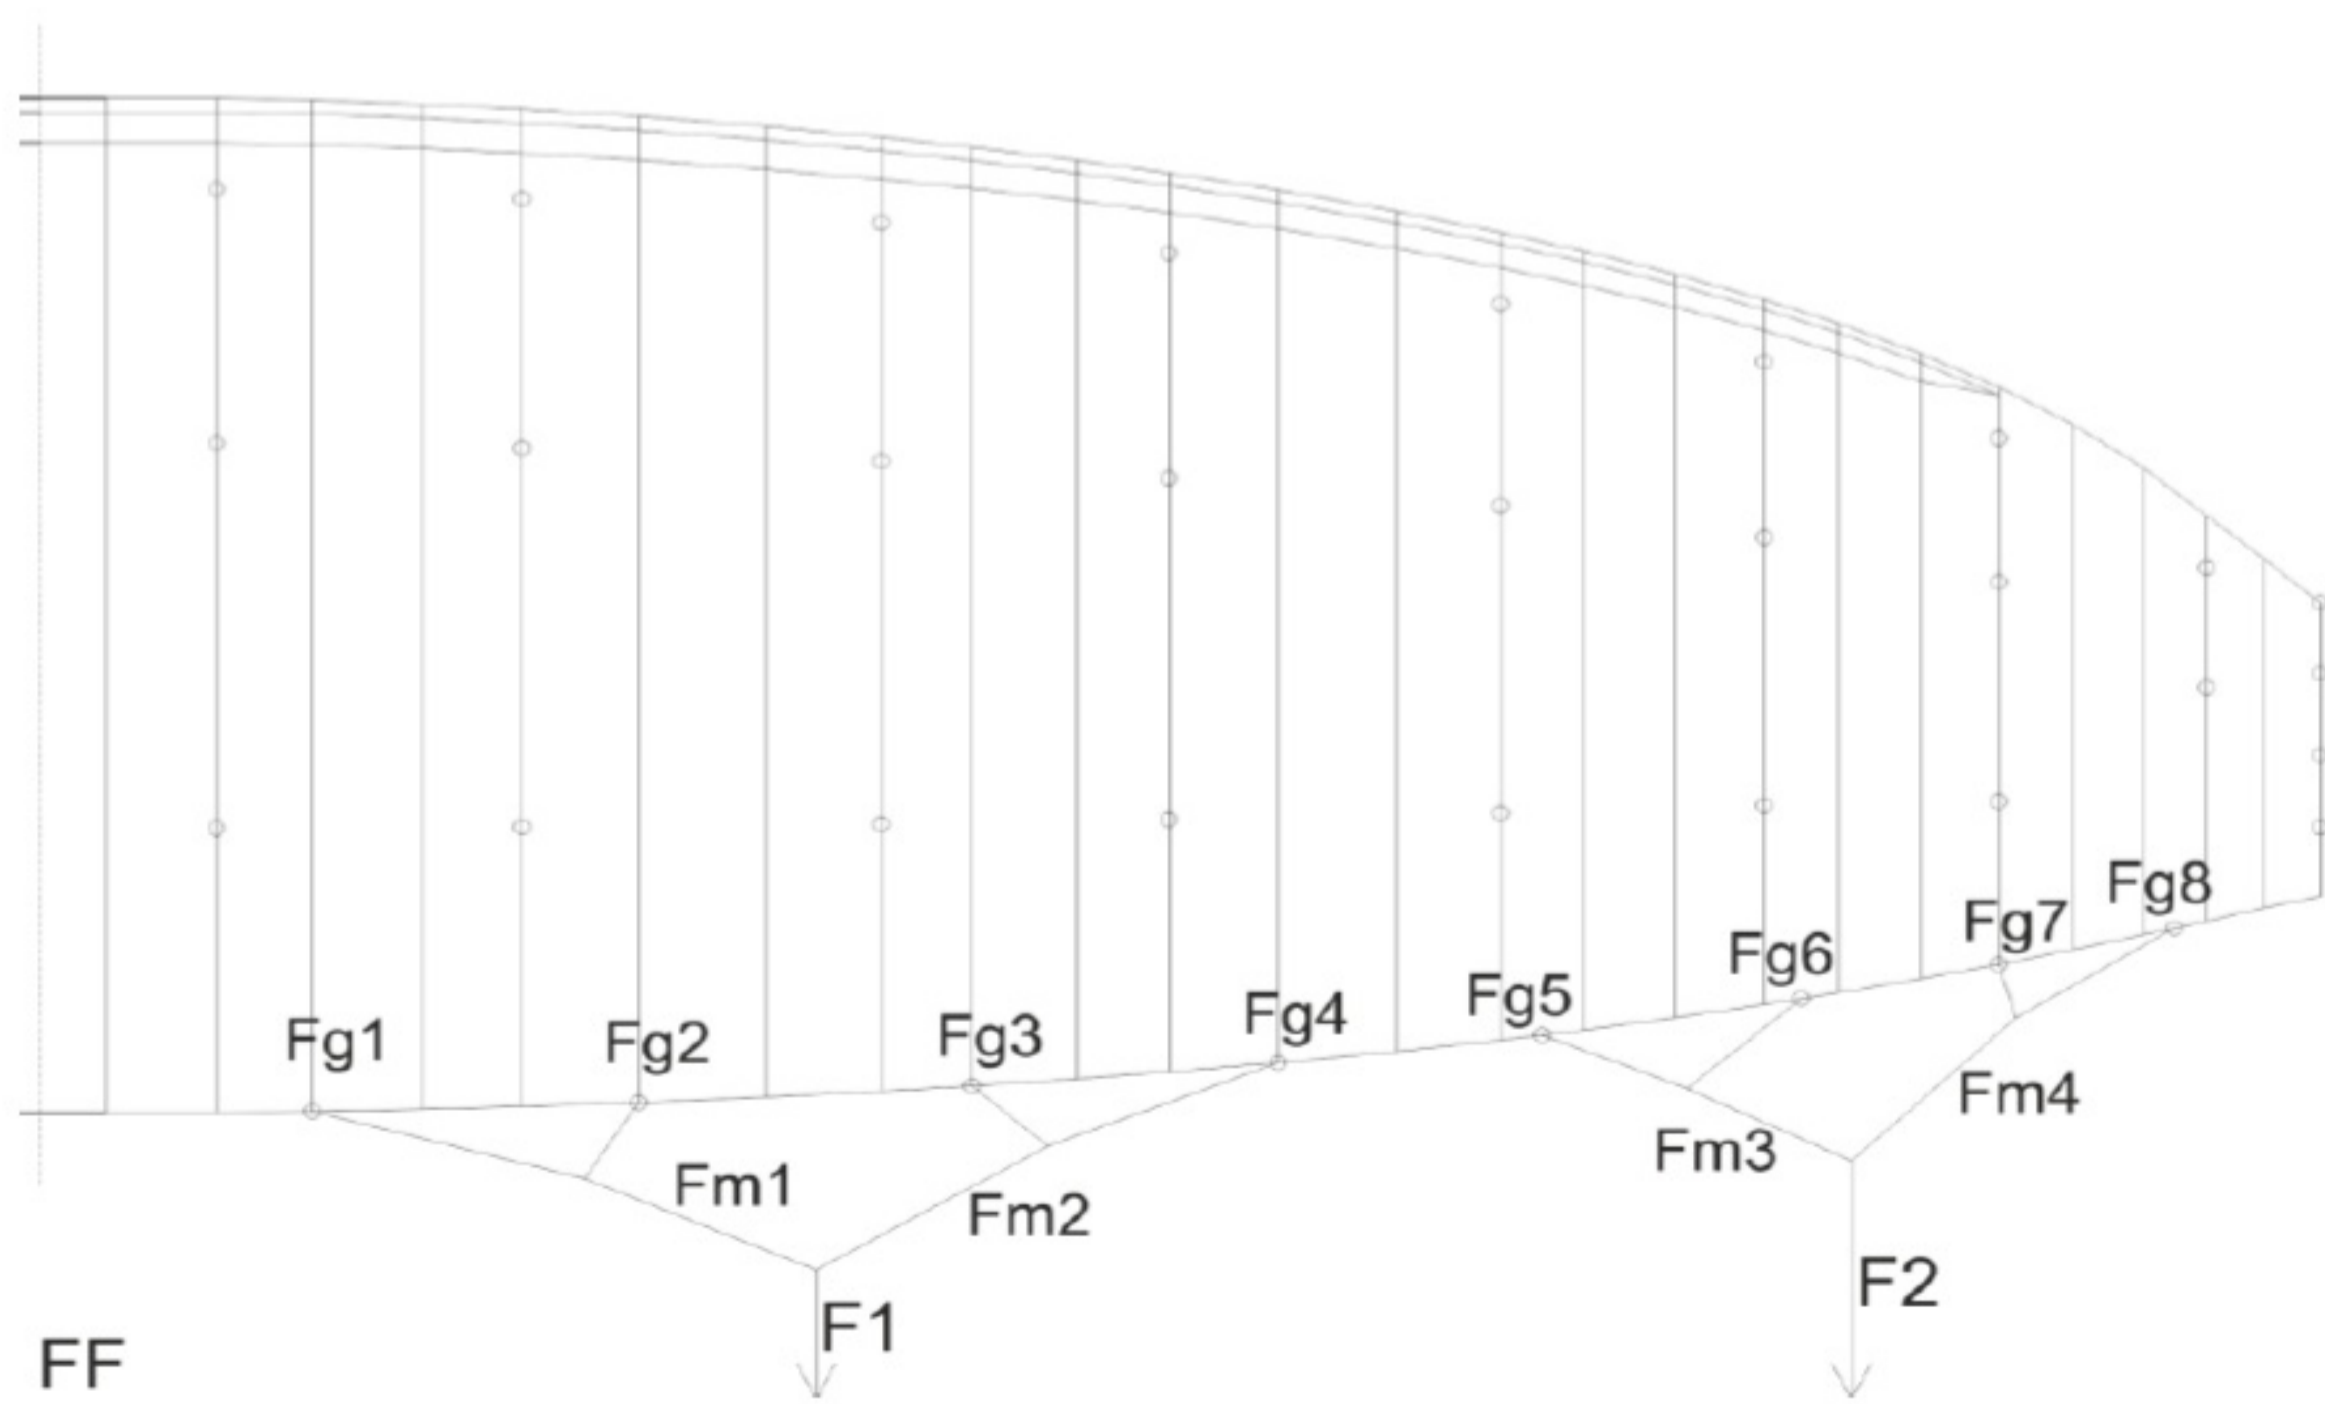

## **Table of contents**

Line plan for ION 4

Line lengths for ION 4 - XXS

Full Line lengths for ION 4 - XXS

Line lengths for ION 4 - XS

Full Line lengths for ION 4 - XS

Line lengths for ION 4 - S

Full Line lengths for ION 4 - S

# Line lengths for ION4 - XXS

See also: [docs.nova.eu](https://docs.nova.eu) for a searchable online database

Position	Material	Length (cm)
A1	PPSL191R	416.5
A2	PPSL191R	418
A3	PPSL191R	337.5
AG01	ED8000-U90DD	203.1
AG02	ED8000-U90DD	199.5
AG03	ED8000-U90DD	193.9
AG04	ED8000-U90DD	190.6
AG05	ED8000-U70DD	264.1
AG06	ED8000-U70DD	253.6
AG07	ED8000-U70DD	242.2
AG8	DSL70GN	114.3
B1	PPSL191Y	412.8
B2	PPSL191Y	415.2
B3	PPSL191Y	332.9
BG01	ED8000-U90DD	198.6
BG02	ED8000-U90DD	195.2
BG03	ED8000-U90DD	189.2
BG04	ED8000-U90DD	186.6
BG05	ED8000-U70DD	262.8
BG06	ED8000-U70DD	253.5
BG07	ED8000-U70DD	243.6
BG8	DSL70GN	116.2
C1	TSL140BE	430.8
C2	TSL140BE	432.1
C3	TSL140BE	335.8
CG01	ED8000-U90DD	192.7
CG02	ED8000-U90DD	189.1
CG03	ED8000-U90DD	183.6
CG04	ED8000-U90DD	180.1
CG05	ED8000-U70DD	263.3
CG06	ED8000-U70DD	253
CG07	ED8000-U70DD	242.7
F1	DSL70ORG	220.4
F2	DSL70ORG	264.2
FM1	DSL70ORG	208.9
FM2	DSL70ORG	193.4
FM3	DSL70ORG	139
FM4	DSL70ORG	111.5
FG01	DSL70ORG	123.7