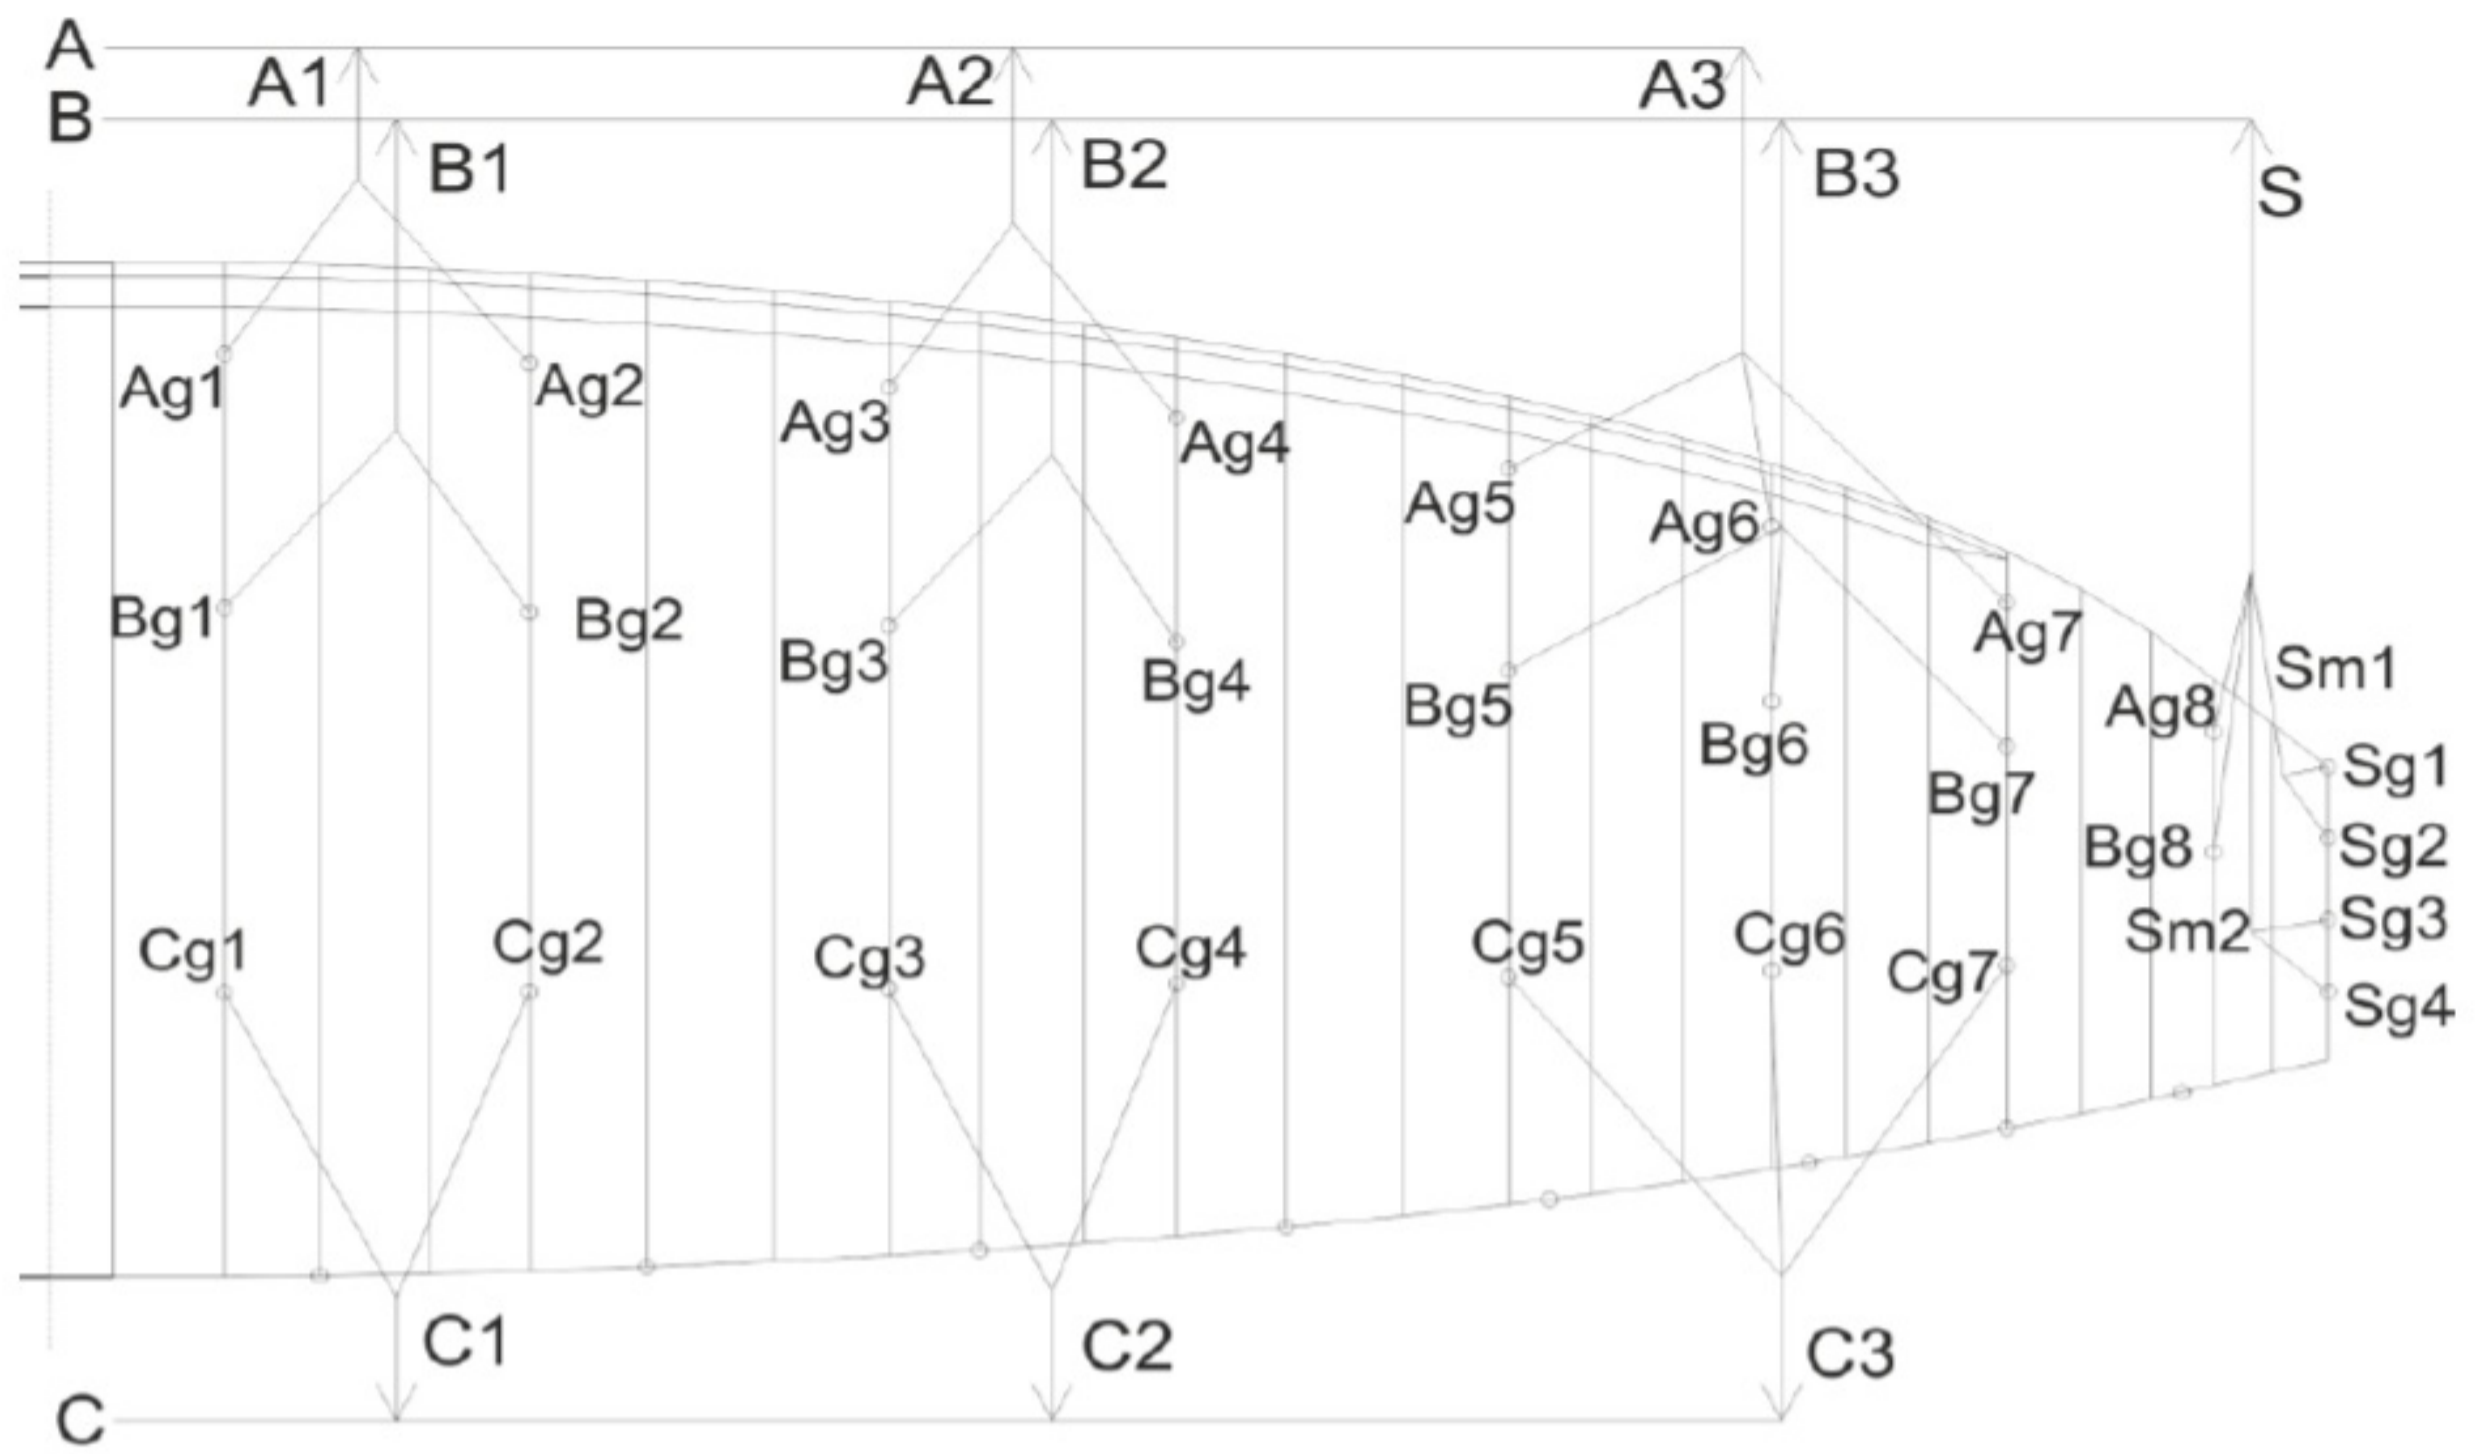

## **Table of contents**

Line plan for ION 4

Line lengths for ION 4 - XXS

Full Line lengths for ION 4 - XXS

Line lengths for ION 4 - XS

Full Line lengths for ION 4 - XS

Line lengths for ION 4 - S

Full Line lengths for ION 4 - S

Line lengths for ION 4 - M

Full Line lengths for ION 4 - M

Line lengths for ION 4 - L

Full Line lengths for ION 4 - L

# Line lengths for ION4 - XXS

See also: [docs.nova.eu](https://docs.nova.eu) for a searchable online database

Position	Material	Length (cm)
A1	PPSL191R	416.5
A2	PPSL191R	418
A3	PPSL191R	337.5
AG01	ED8000-U90DD	203.1
AG02	ED8000-U90DD	199.5
AG03	ED8000-U90DD	193.9
AG04	ED8000-U90DD	190.6
AG05	ED8000-U70DD	264.1
AG06	ED8000-U70DD	253.6
AG07	ED8000-U70DD	242.2
AG8	DSL70GN	114.3
B1	PPSL191Y	412.8
B2	PPSL191Y	415.2
B3	PPSL191Y	332.9
BG01	ED8000-U90DD	198.6
BG02	ED8000-U90DD	195.2
BG03	ED8000-U90DD	189.2
BG04	ED8000-U90DD	186.6
BG05	ED8000-U70DD	262.8
BG06	ED8000-U70DD	253.5
BG07	ED8000-U70DD	243.6
BG8	DSL70GN	116.2
C1	TSL140BE	430.8
C2	TSL140BE	432.1
C3	TSL140BE	335.8
CG01	ED8000-U90DD	192.7
CG02	ED8000-U90DD	189.1
CG03	ED8000-U90DD	183.6
CG04	ED8000-U90DD	180.1
CG05	ED8000-U70DD	263.3
CG06	ED8000-U70DD	253
CG07	ED8000-U70DD	242.7
F1	DSL70ORG	220.4
F2	DSL70ORG	264.2
FM1	DSL70ORG	208.9
FM2	DSL70ORG	193.4
FM3	DSL70ORG	139
FM4	DSL70ORG	111.5
FG01	DSL70ORG	123.7