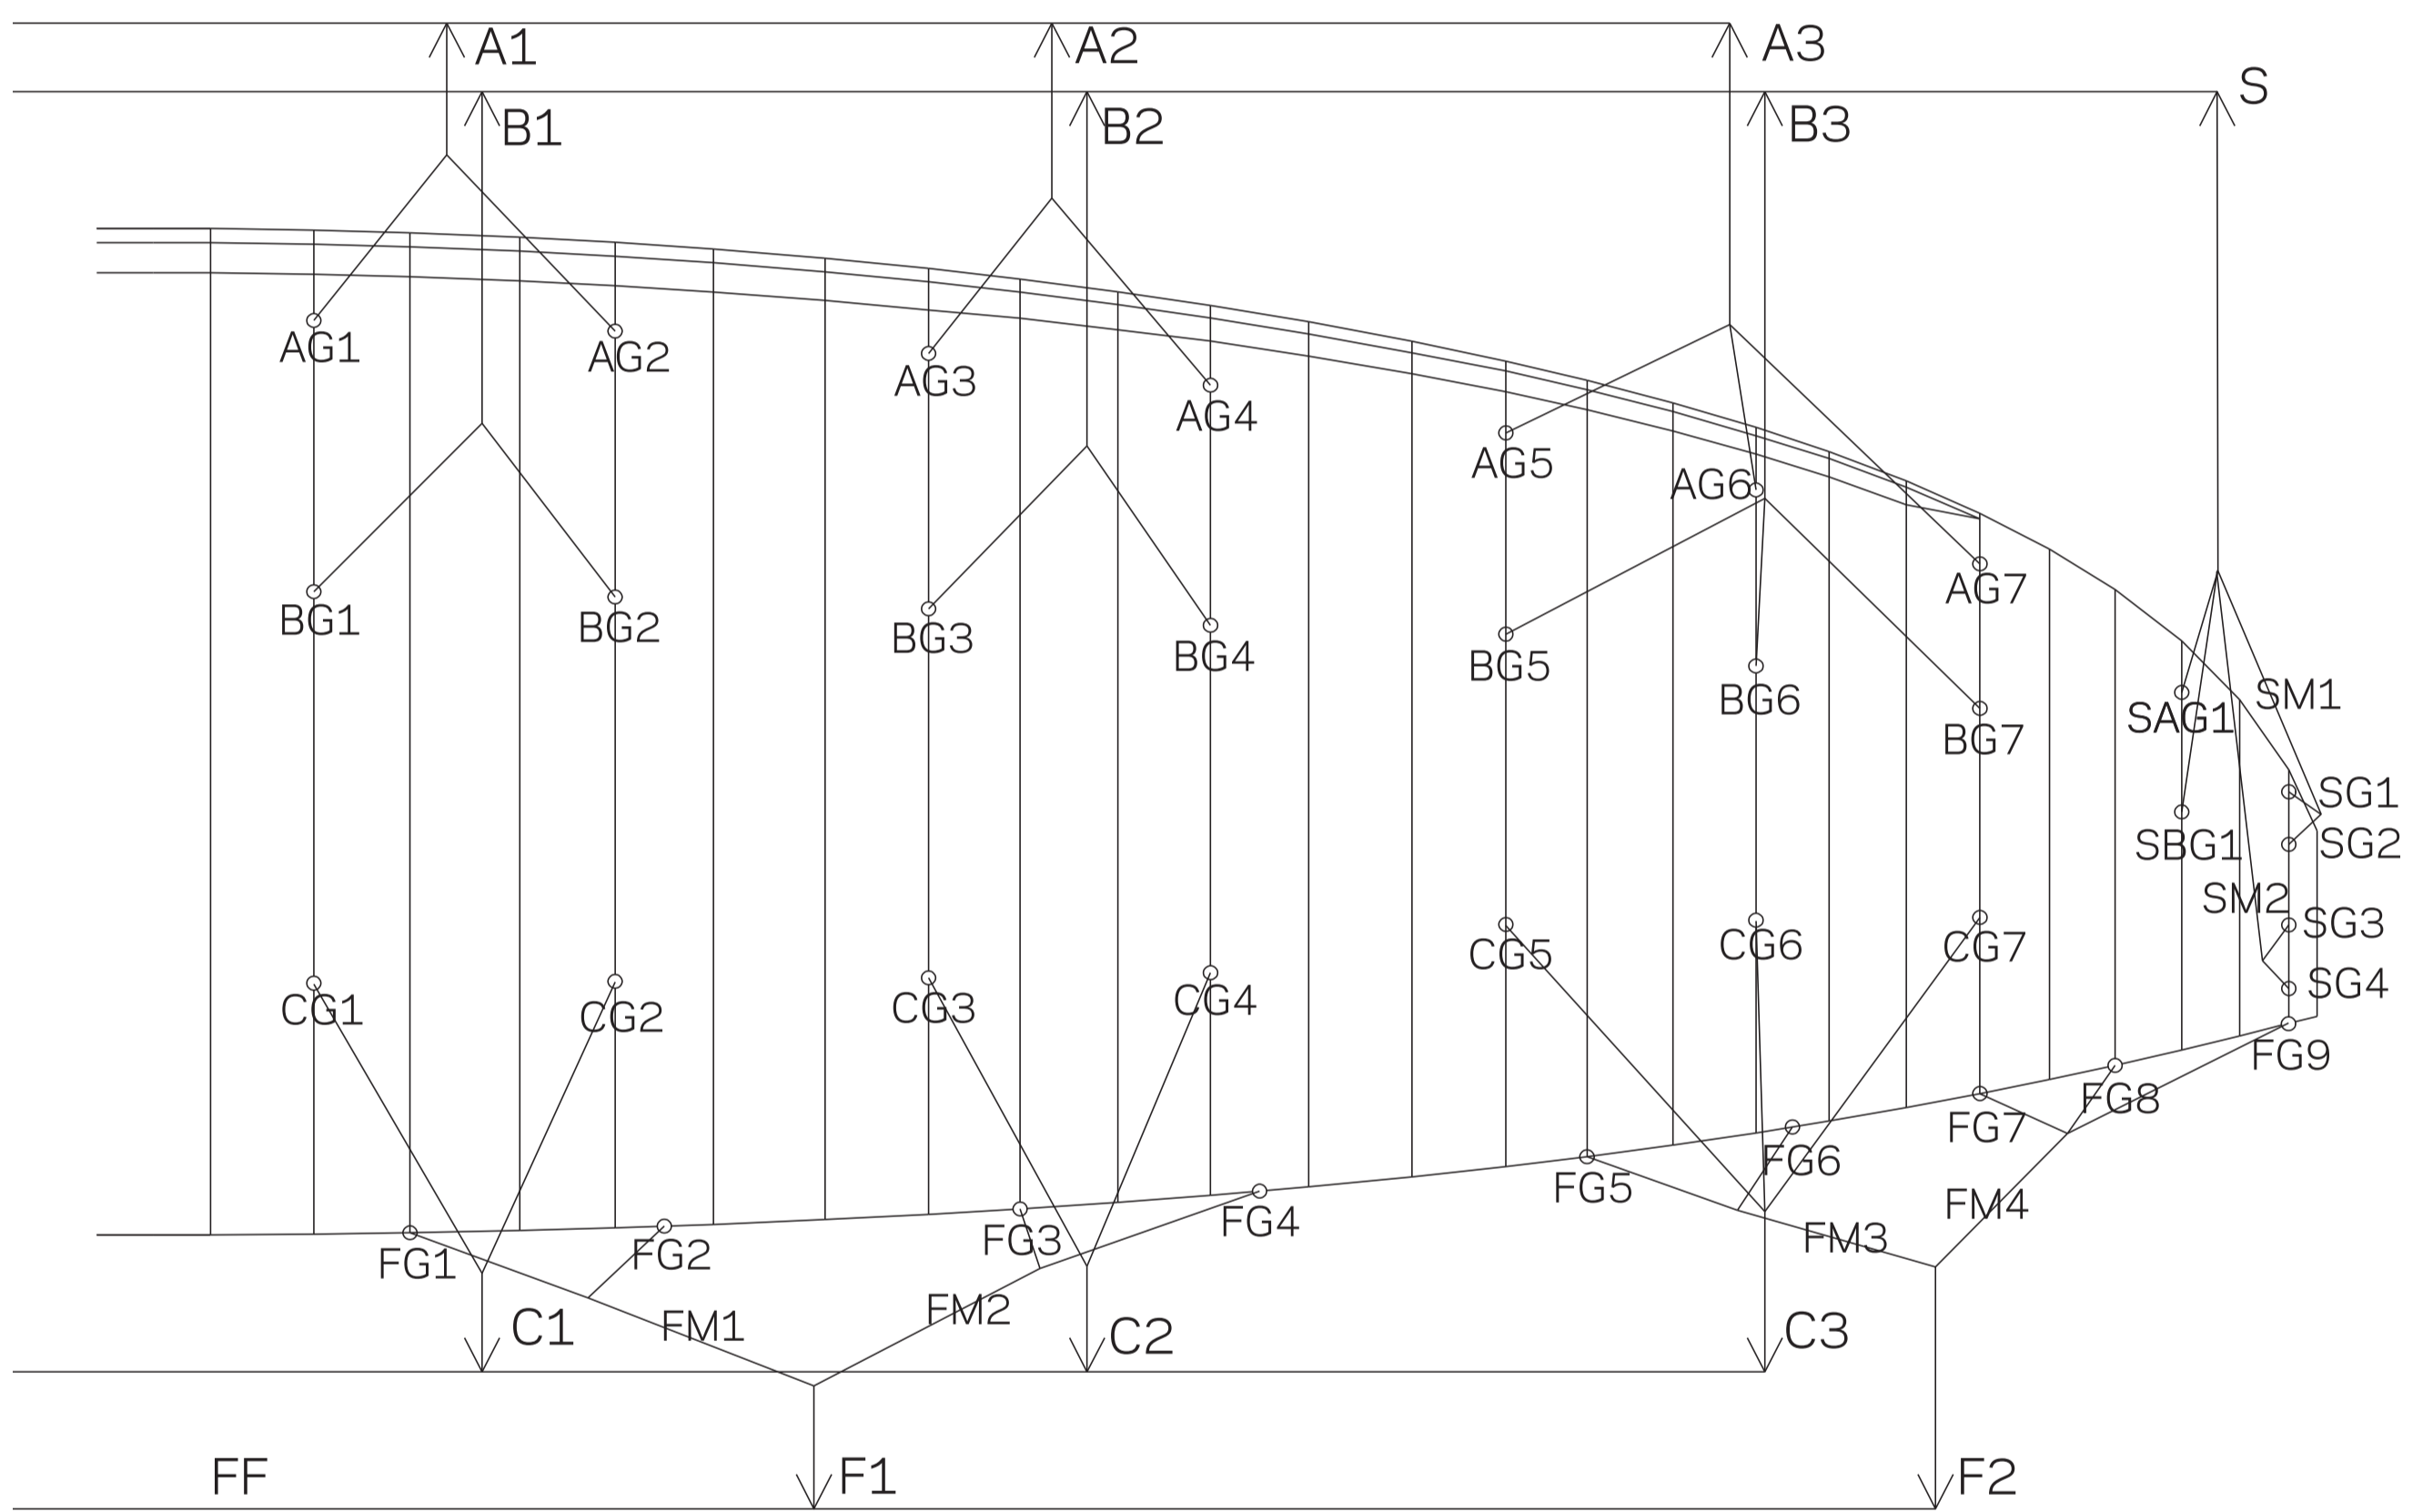

Table of contents

Line plan for ION 5

Line lengths for ION 5 - XXS

Full Line lengths for ION 5 - XXS

Line lengths for ION 5 - XS

Full Line lengths for ION 5 - XS

Line lengths for ION 5 - S

Full Line lengths for ION 5 - S

Line lengths for ION 5 - M

Full Line lengths for ION 5 - M

Line lengths for ION 5 - L

Full Line lengths for ION 5 - L

Line lengths for ION5 - XXS

See also: docs.nova.eu for a searchable online database

Position	Material	Length (cm)
A1	PPSL191-RED	418.6
A2	PPSL191-RED	420
A3	PPSL191-RED	342.2
AG01	ED8kU-90DD-RED	200.1
AG02	ED8kU-90DD-RED	196.7
AG03	ED8kU-90DD-RED	190.9
AG04	ED8kU-90DD-RED	188
AG05	ED8kU-70DD	260.2
AG06	ED8kU-70DD	249.9
AG07	ED8kU-70DD	239.8
B1	PPSL191-YW	414.6
B2	PPSL191-YW	417.1
B3	PPSL191-YW	337.4
BG01	ED8kU-90DD-RED	195.7
BG02	ED8kU-90DD-RED	192.5
BG03	ED8kU-90DD-RED	186.3
BG04	ED8kU-90DD-RED	184.1
BG05	ED8kU-70DD	259.1
BG06	ED8kU-70DD	250
BG07	ED8kU-70DD	239.9
C1	TSL140BE	432.7
C2	TSL140BE	434
C3	TSL140BE	340.4
CG01	ED8kU-90DD-RED	189.9
CG02	ED8kU-90DD-RED	186.5
CG03	ED8kU-90DD-RED	180.7
CG04	ED8kU-90DD-RED	177.8
CG05	ED8kU-70DD	260.2
CG06	ED8kU-70DD	250.1
CG07	ED8kU-70DD	237.4
F1	DSL70-ORG	219.6
F2	DSL70-ORG	263.6
FM1	DSL70-ORG	204.5
FM2	DSL70-ORG	190.6
FM3	DSL70-ORG	137.4
FM4	DSL70-ORG	105.5
FG01	PPSLS_65ORG	127.2
FG02	PPSLS_65ORG	95
FG03	PPSLS_65ORG	89.9