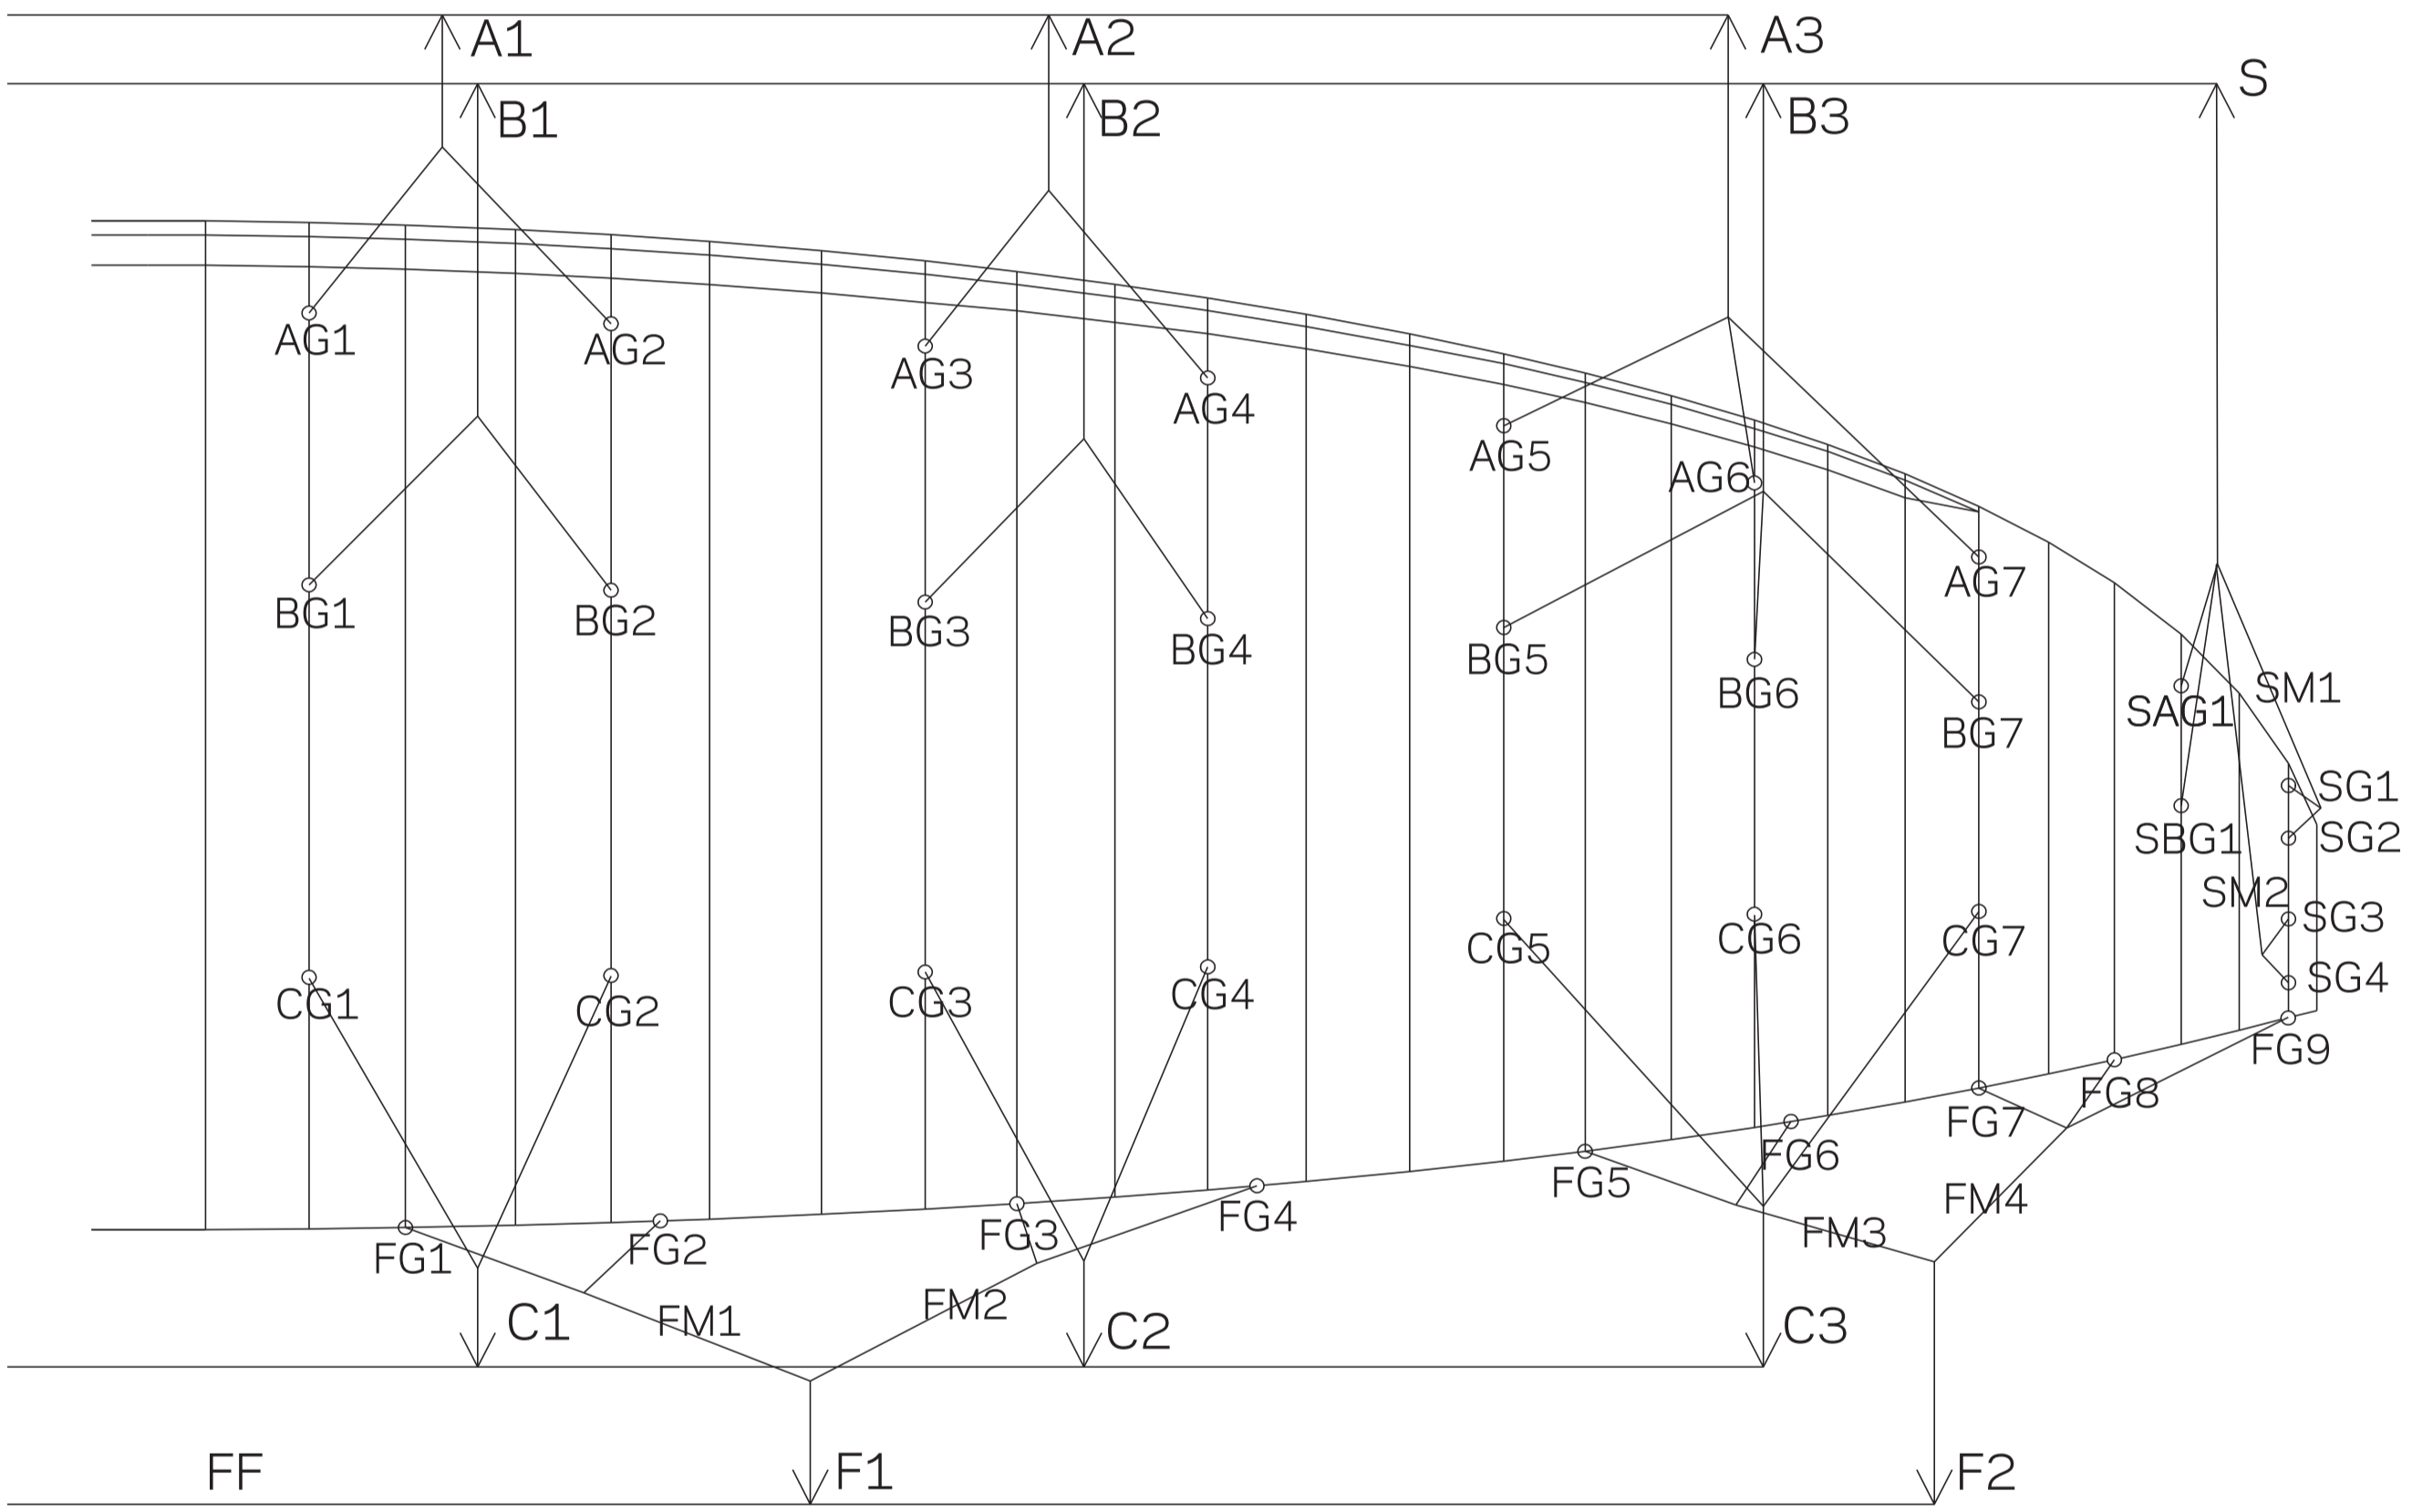

Full Line lengths for ION 5 LIGHT- XS

Line lengths for ION 5 LIGHT- S

Full Line lengths for ION 5 LIGHT- S

Line lengths for ION 5 LIGHT- M

Full Line lengths for ION 5 LIGHT- M

Line lengths for ION 5 LIGHT- L

# Line lengths for ION5LIGHT - XXXS

See also: [docs.nova.eu](https://docs.nova.eu) for a searchable online database

Position	Material	Length (cm)
A1	PPSL191-RED	399.5
A2	PPSL191-RED	400.3
A3	PPSL191-RED	325.2
AG01	ED8kU-90DD-RED	191
AG02	ED8kU-90DD-RED	187.4
AG03	ED8kU-90DD-RED	182.2
AG04	ED8kU-90DD-RED	179.2
AG05	ED8kU-70DD	248.3
AG06	ED8kU-70DD	238.3
AG07	ED8kU-70DD	228.5
B1	PPSL191-YW	395.4
B2	PPSL191-YW	397.2
B3	PPSL191-YW	320.6
BG01	ED8kU-90DD-RED	186.8
BG02	ED8kU-90DD-RED	183.5
BG03	ED8kU-90DD-RED	177.8
BG04	ED8kU-90DD-RED	175.5
BG05	ED8kU-70DD	247.3
BG06	ED8kU-70DD	238.5
BG07	ED8kU-70DD	228.7
C1	TSL140BE	412.6
C2	TSL140BE	413.4
C3	TSL140BE	323.4
CG01	ED8kU-90DD-RED	181.3
CG02	ED8kU-90DD-RED	177.8
CG03	ED8kU-90DD-RED	172.5
CG04	ED8kU-90DD-RED	169.5
CG05	ED8kU-70DD	248.3
CG06	ED8kU-70DD	238.5
CG07	ED8kU-70DD	226.3
F1	DSL70-ORG	209.1
F2	DSL70-ORG	250.3
FM1	DSL70-ORG	195.3
FM2	DSL70-ORG	181.6
FM3	DSL70-ORG	131.1
FM4	DSL70-ORG	100.4
FG01	PPSLS_65ORG	123.1
FG02	PPSLS_65ORG	91.5
FG03	PPSLS_65ORG	86.5