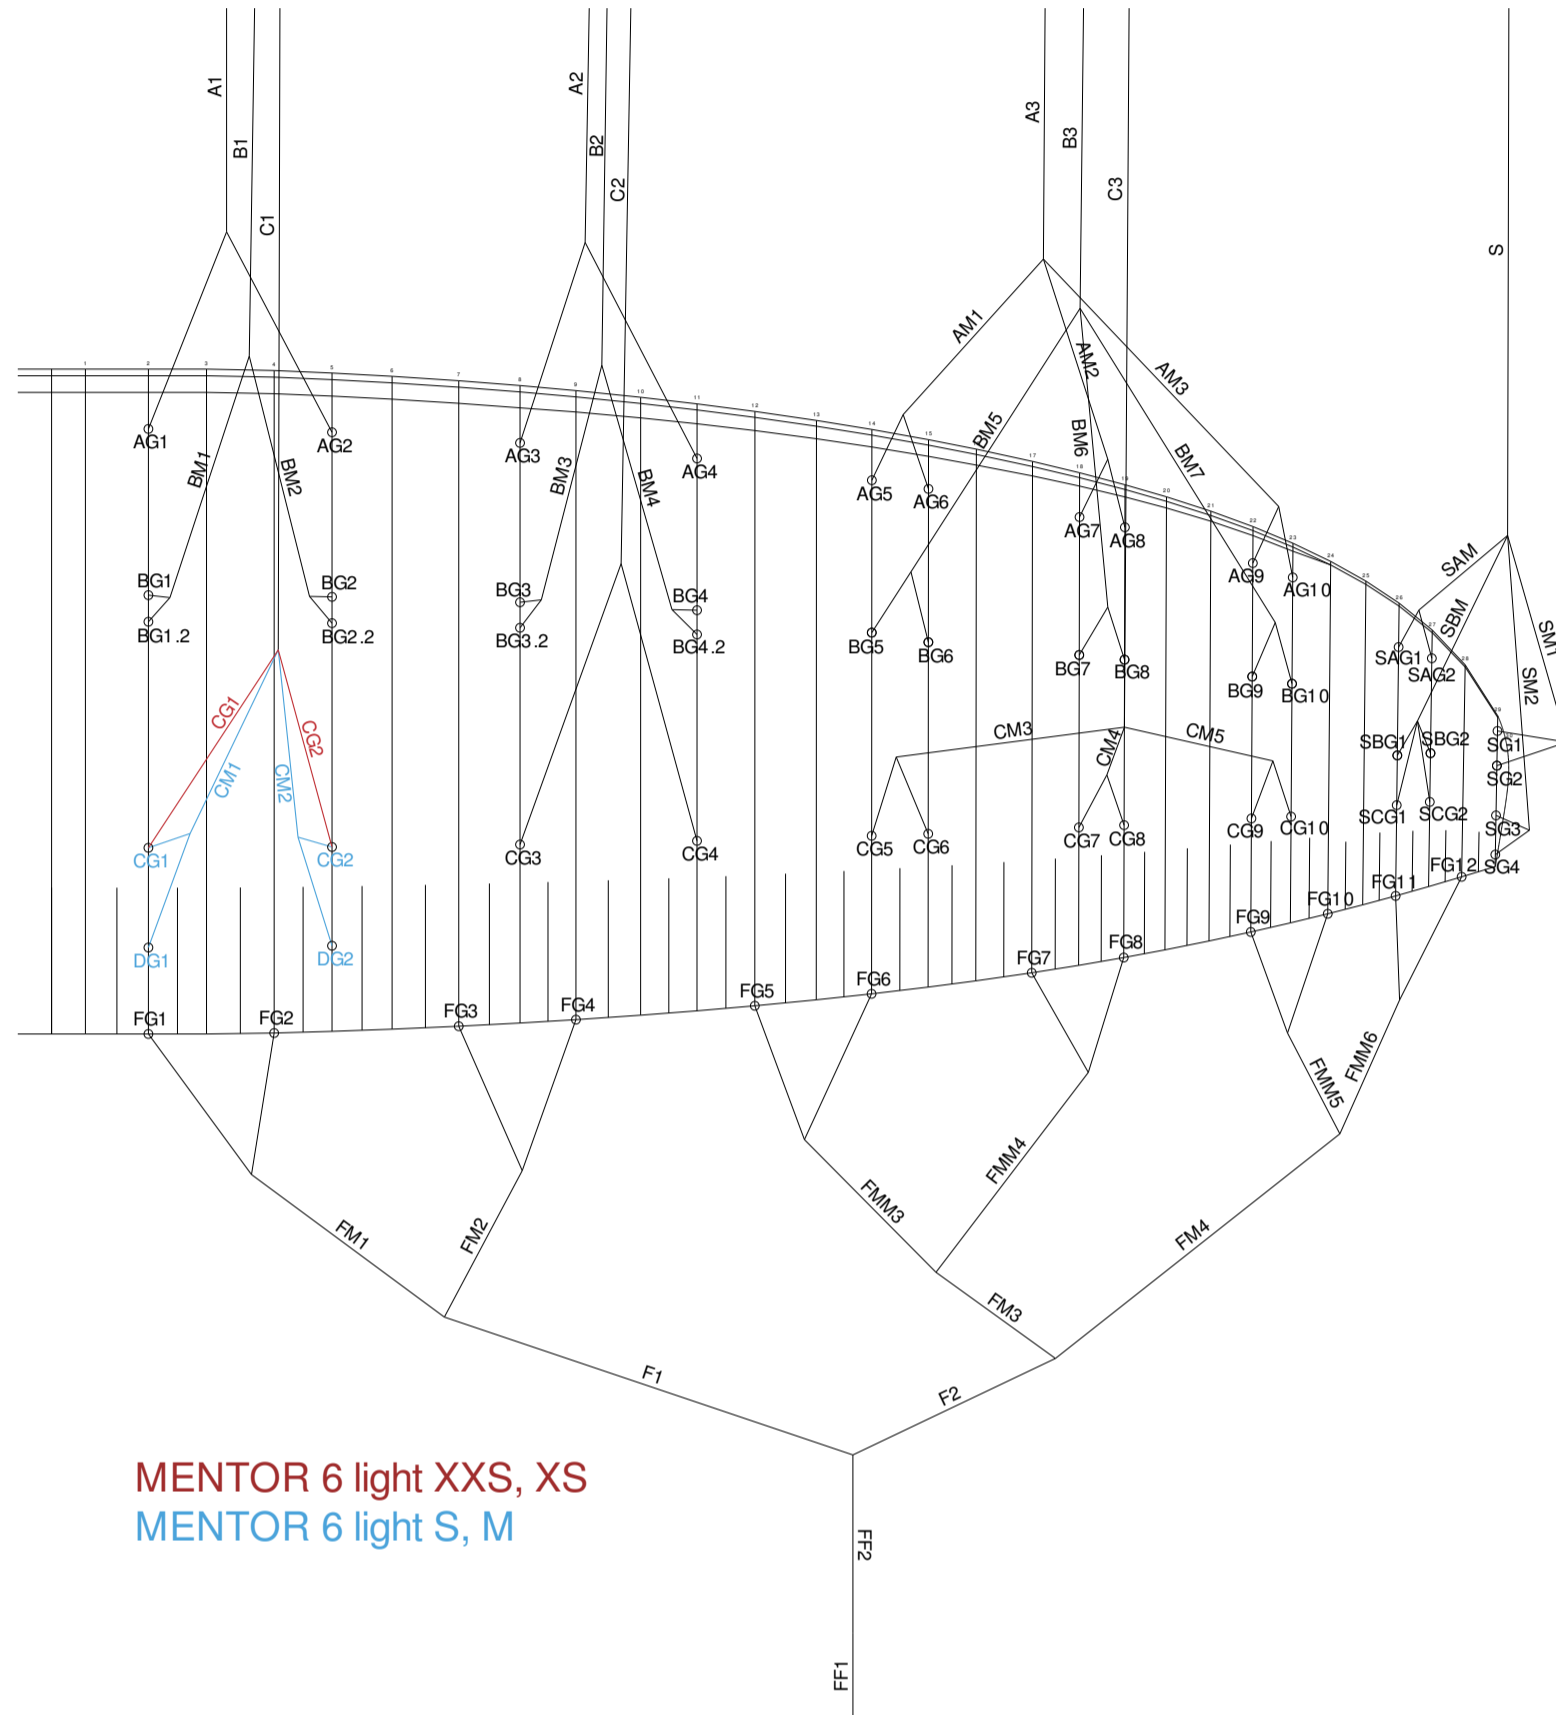

MENTOR 6 LIGHT

Table of contents

Line plan for MENTOR 6 LIGHT
Line lengths for MENTOR 6 LIGHT- XXS
Line lengths for MENTOR 6 LIGHT- XS
Line lengths for MENTOR 6 LIGHT- S
Line lengths for MENTOR 6 LIGHT- M

Leinenplan / Line plan

MENTOR 6 LIGHT - XXS

See also: docs.nova.eu for a searchable online database

Position	Material	Length (cm)
A1	PPSL191-RED	480.2
A2	PPSL191-RED	483.4
A3	PPSL191-RED	375.7
AM1	ED8kU-70DD	191.3
AM2	ED8kU-70DD	185.5
AM3	ED8kU-70DD	181.6
AG01	ED8kU-90DD-RED	146.6
AG02	ED8kU-90DD-RED	143.6
AG03	ED8kU-90DD-RED	137.3
AG04	ED8kU-90DD-RED	134.8
AG05	ED8kU-50DD-RED	48.8
AG06	ED8kU-50DD-RED	43.9
AG07	ED8kU-50DD-RED	38.5
AG08	ED8kU-50DD-RED	36.2
AG09	ED8kU-50DD-RED	33.7
AG10	ED8kU-50DD-RED	32.8
B1	PPSL191-YW	476.9
B2	PPSL191-YW	480.7
B3	PPSL191-YW	371
BM1	ED8kU-90DD-RED	122.4
BM2	ED8kU-90DD-RED	119.3
BM3	ED8kU-90DD-RED	112.7
BM4	ED8kU-90DD-RED	110.4
BM5	ED8kU-70DD	190
BM6	ED8kU-70DD	185.1
BM7	ED8kU-70DD	181.5
BG01	ED8kU-50DD-RED	20.6
BG02	ED8kU-50DD-RED	20.6
BG03	ED8kU-50DD-RED	20.6
BG04	ED8kU-50DD-RED	20.5
BG05	ED8kU-50DD-RED	48.1
BG06	ED8kU-50DD-RED	43.7
BG07	ED8kU-50DD-RED	38
BG08	ED8kU-50DD-RED	36.1
BG09	ED8kU-50DD-RED	33.3
BG1.2	ED8kU-50DD-RED	20.6
BG10	ED8kU-50DD-RED	32.2
BG2.2	ED8kU-50DD-RED	20.6
BG3.2	ED8kU-50DD-RED	20.5