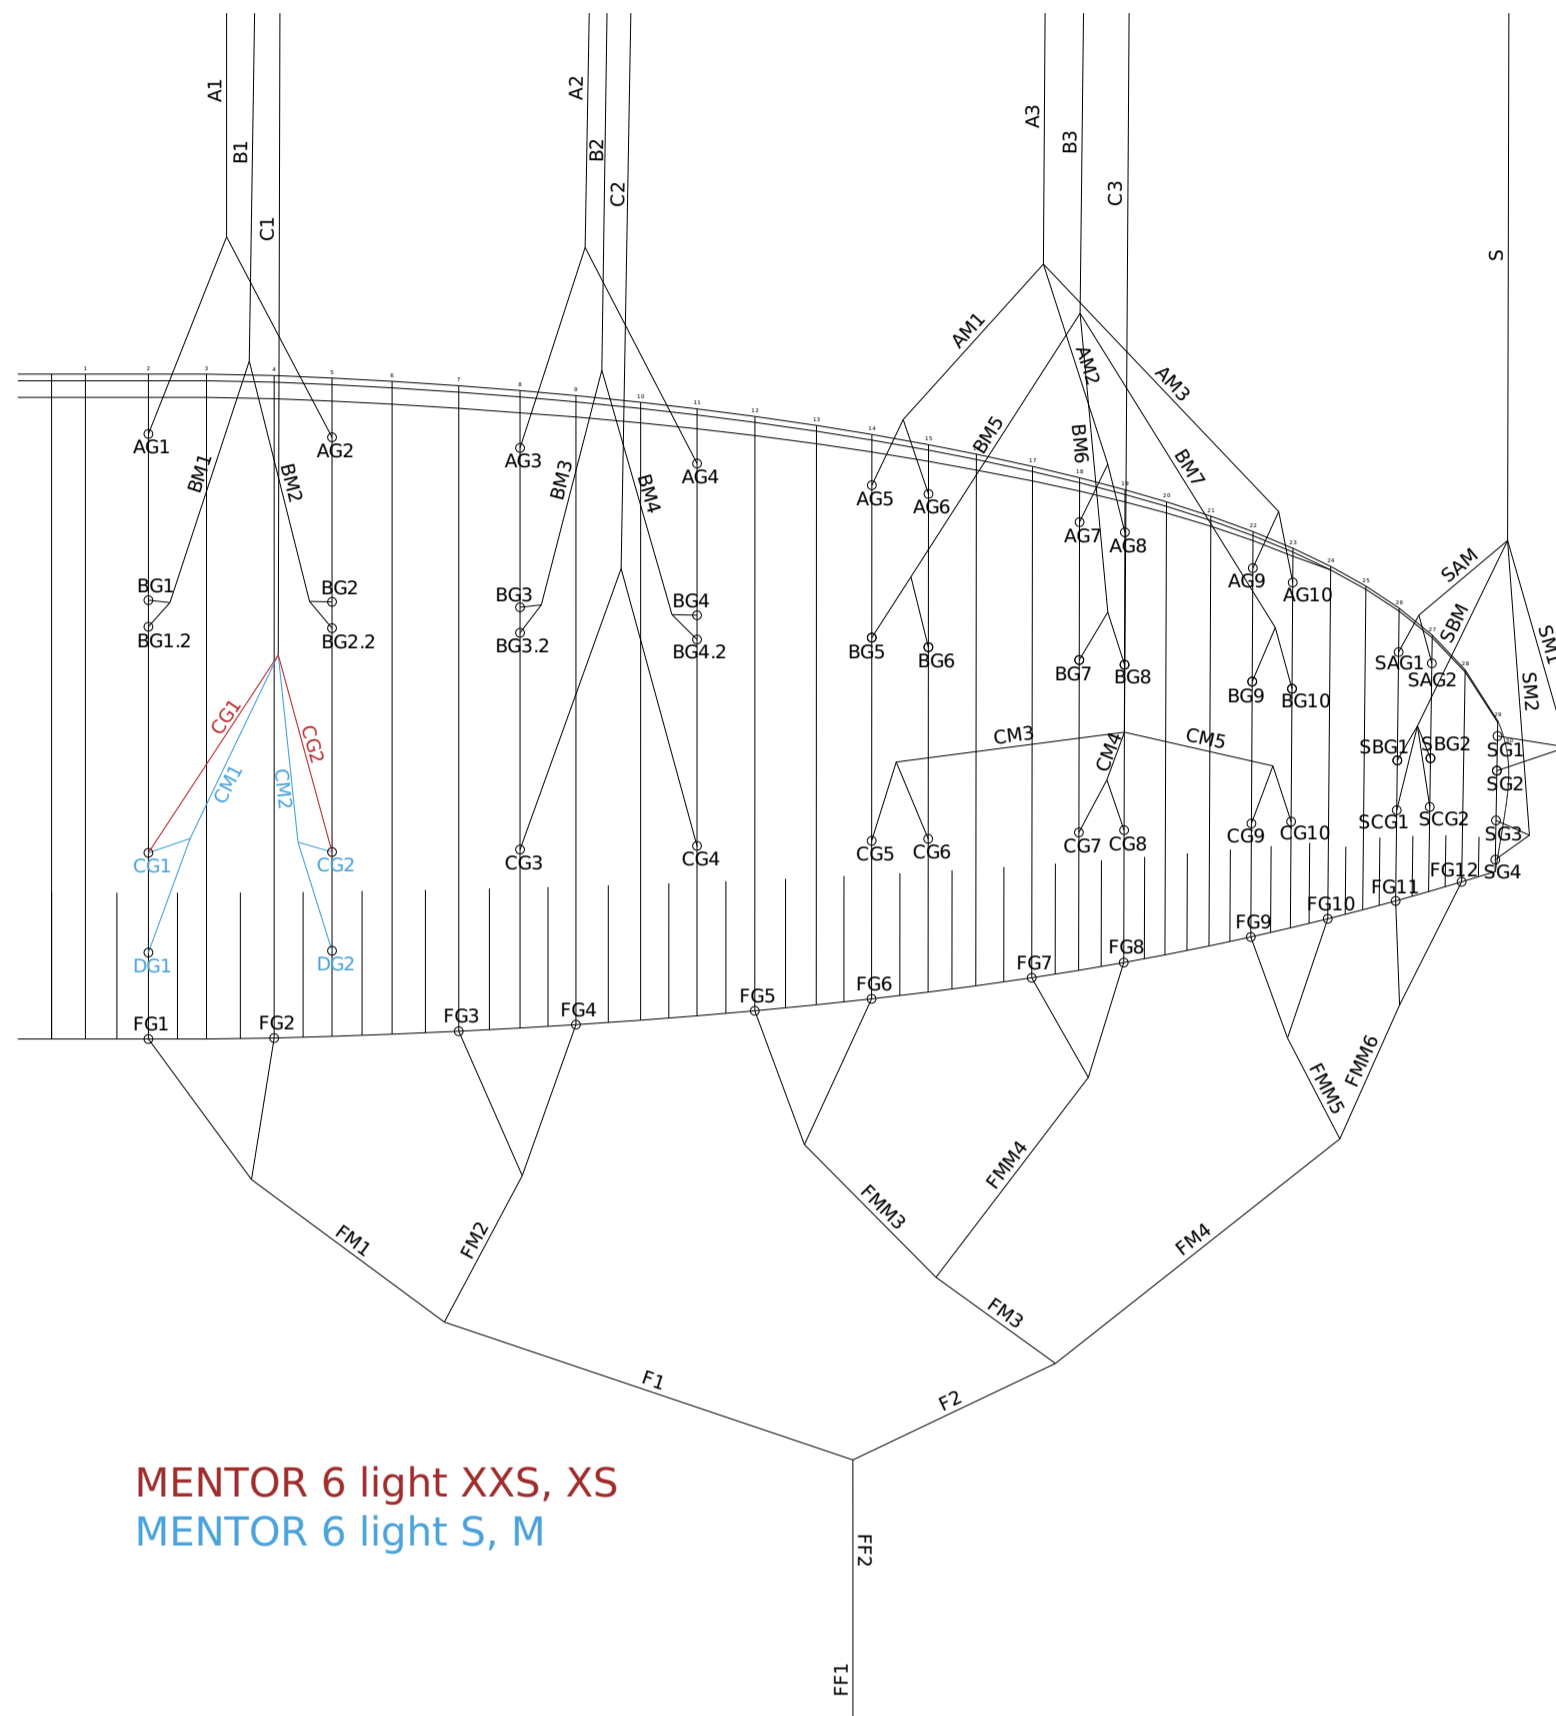

MENTOR 6 LIGHT

Table of contents

- Line plan for MENTOR 6 LIGHT
- Line lengths for MENTOR 6 LIGHT- XXXS
- Full Line lengths for MENTOR 6 LIGHT- XXXS
- Line lengths for MENTOR 6 LIGHT- XXS
- Full Line lengths for MENTOR 6 LIGHT- XXS
- Line lengths for MENTOR 6 LIGHT- XS
- Full Line lengths for MENTOR 6 LIGHT- XS
- Line lengths for MENTOR 6 LIGHT- S
- Full Line lengths for MENTOR 6 LIGHT- S
- Line lengths for MENTOR 6 LIGHT- M
- Full Line lengths for MENTOR 6 LIGHT- M

Leinenplan / Line plan

MENTOR 6 light XXS, XS
MENTOR 6 light S, M

Line lengths for MENTOR6LIGHT - XXXS

See also: docs.nova.eu for a searchable online database

Position	Material	Length (cm)
A1	PPSL191-RED	457.4
A2	PPSL191-RED	460.5
A3	PPSL191-RED	357.9
AM1	ED8kU-70DD	179.2
AM2	ED8kU-70DD	173.5
AM3	ED8kU-70DD	170
AG01	ED8kU-90DD-RED	137.1
AG02	ED8kU-90DD-RED	134.1
AG03	ED8kU-90DD-RED	128
AG04	ED8kU-90DD-RED	125.5
AG05	ED8kU-50DD-RED	46.4
AG06	ED8kU-50DD-RED	41.7
AG07	ED8kU-50DD-RED	36.7
AG08	ED8kU-50DD-RED	34.5
AG09	ED8kU-50DD-RED	32
AG10	ED8kU-50DD-RED	31.3
B1	PPSL191-YW	379.5
B2	PPSL191-YW	457.8
B3	PPSL191-YW	353.3
BM1	ED8kU-90DD-RED	186.1
BM2	ED8kU-90DD-RED	182.9
BM3	ED8kU-90DD-RED	103.6
BM4	ED8kU-90DD-RED	101.3
BM5	ED8kU-70DD	178
BM6	ED8kU-70DD	173.1
BM7	ED8kU-70DD	171.7
BG01	ED8kU-50DD-RED	20.6
BG02	ED8kU-50DD-RED	20.5
BG03	ED8kU-50DD-RED	20.5
BG04	ED8kU-50DD-RED	20.4
BG05	ED8kU-50DD-RED	45.9
BG06	ED8kU-50DD-RED	41.5
BG07	ED8kU-50DD-RED	36.2
BG08	ED8kU-50DD-RED	34.4
BG09	ED8kU-50DD-RED	31.7
BG1.2	ED8kU-50DD-RED	20.5
BG10	ED8kU-50DD-RED	30.8
BG2.2	ED8kU-50DD-RED	20.5
BG3.2	ED8kU-50DD-RED	20.5