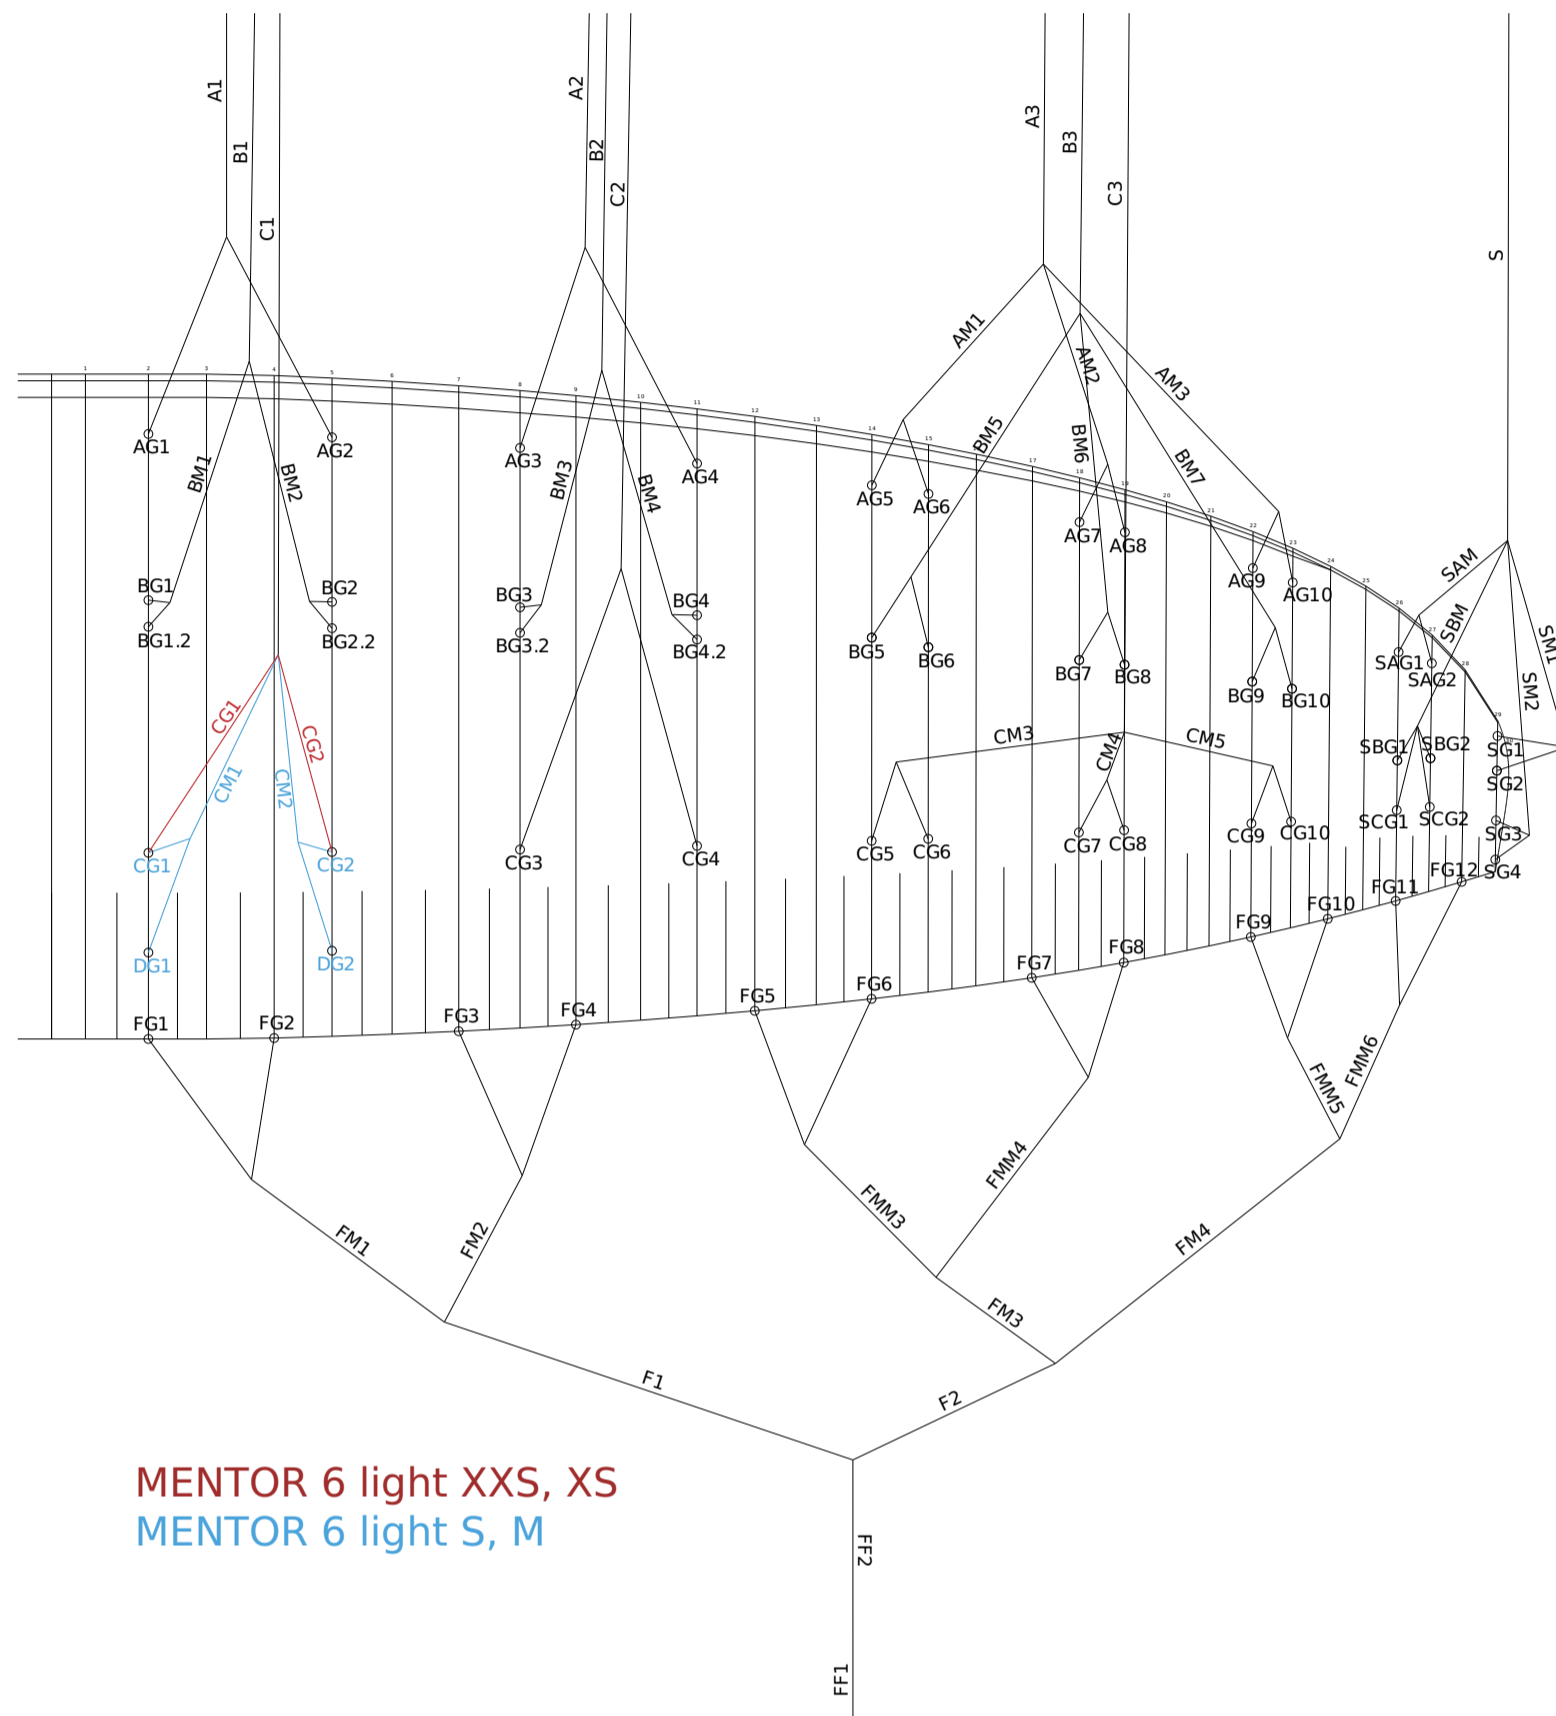

## Table of contents

- Line plan for MENTOR 6 LIGHT
- Line lengths for MENTOR 6 LIGHT- XXXS
- Full Line lengths for MENTOR 6 LIGHT- XXXS
- Line lengths for MENTOR 6 LIGHT- XXS
- Full Line lengths for MENTOR 6 LIGHT- XXS
- Line lengths for MENTOR 6 LIGHT- XS
- Full Line lengths for MENTOR 6 LIGHT- XS
- Line lengths for MENTOR 6 LIGHT- S
- Full Line lengths for MENTOR 6 LIGHT- S
- Line lengths for MENTOR 6 LIGHT- M
- Full Line lengths for MENTOR 6 LIGHT- M

# Leinenplan / Line plan

# Line lengths for MENTOR6LIGHT - XXXS

See also: [docs.nova.eu](https://docs.nova.eu) for a searchable online database

Position	Material	Length (cm)
A1	PPSL191-RED	457.4
A2	PPSL191-RED	460.5
A3	PPSL191-RED	357.9
AM1	ED8kU-70DD	179.2
AM2	ED8kU-70DD	173.5
AM3	ED8kU-70DD	170
AG01	ED8kU-90DD-RED	137.1
AG02	ED8kU-90DD-RED	134.1
AG03	ED8kU-90DD-RED	128
AG04	ED8kU-90DD-RED	125.5
AG05	ED8kU-50DD-RED	46.4
AG06	ED8kU-50DD-RED	41.7
AG07	ED8kU-50DD-RED	36.7
AG08	ED8kU-50DD-RED	34.5
AG09	ED8kU-50DD-RED	32
AG10	ED8kU-50DD-RED	31.3
B1	PPSL191-YW	379.5
B2	PPSL191-YW	457.8
B3	PPSL191-YW	353.3
BM1	ED8kU-90DD-RED	186.1
BM2	ED8kU-90DD-RED	182.9
BM3	ED8kU-90DD-RED	103.6
BM4	ED8kU-90DD-RED	101.3
BM5	ED8kU-70DD	178
BM6	ED8kU-70DD	173.1
BM7	ED8kU-70DD	171.7
BG01	ED8kU-50DD-RED	20.6
BG02	ED8kU-50DD-RED	20.5
BG03	ED8kU-50DD-RED	20.5
BG04	ED8kU-50DD-RED	20.4
BG05	ED8kU-50DD-RED	45.9
BG06	ED8kU-50DD-RED	41.5
BG07	ED8kU-50DD-RED	36.2
BG08	ED8kU-50DD-RED	34.4
BG09	ED8kU-50DD-RED	31.7
BG1.2	ED8kU-50DD-RED	20.5
BG10	ED8kU-50DD-RED	30.8
BG2.2	ED8kU-50DD-RED	20.5
BG3.2	ED8kU-50DD-RED	20.5