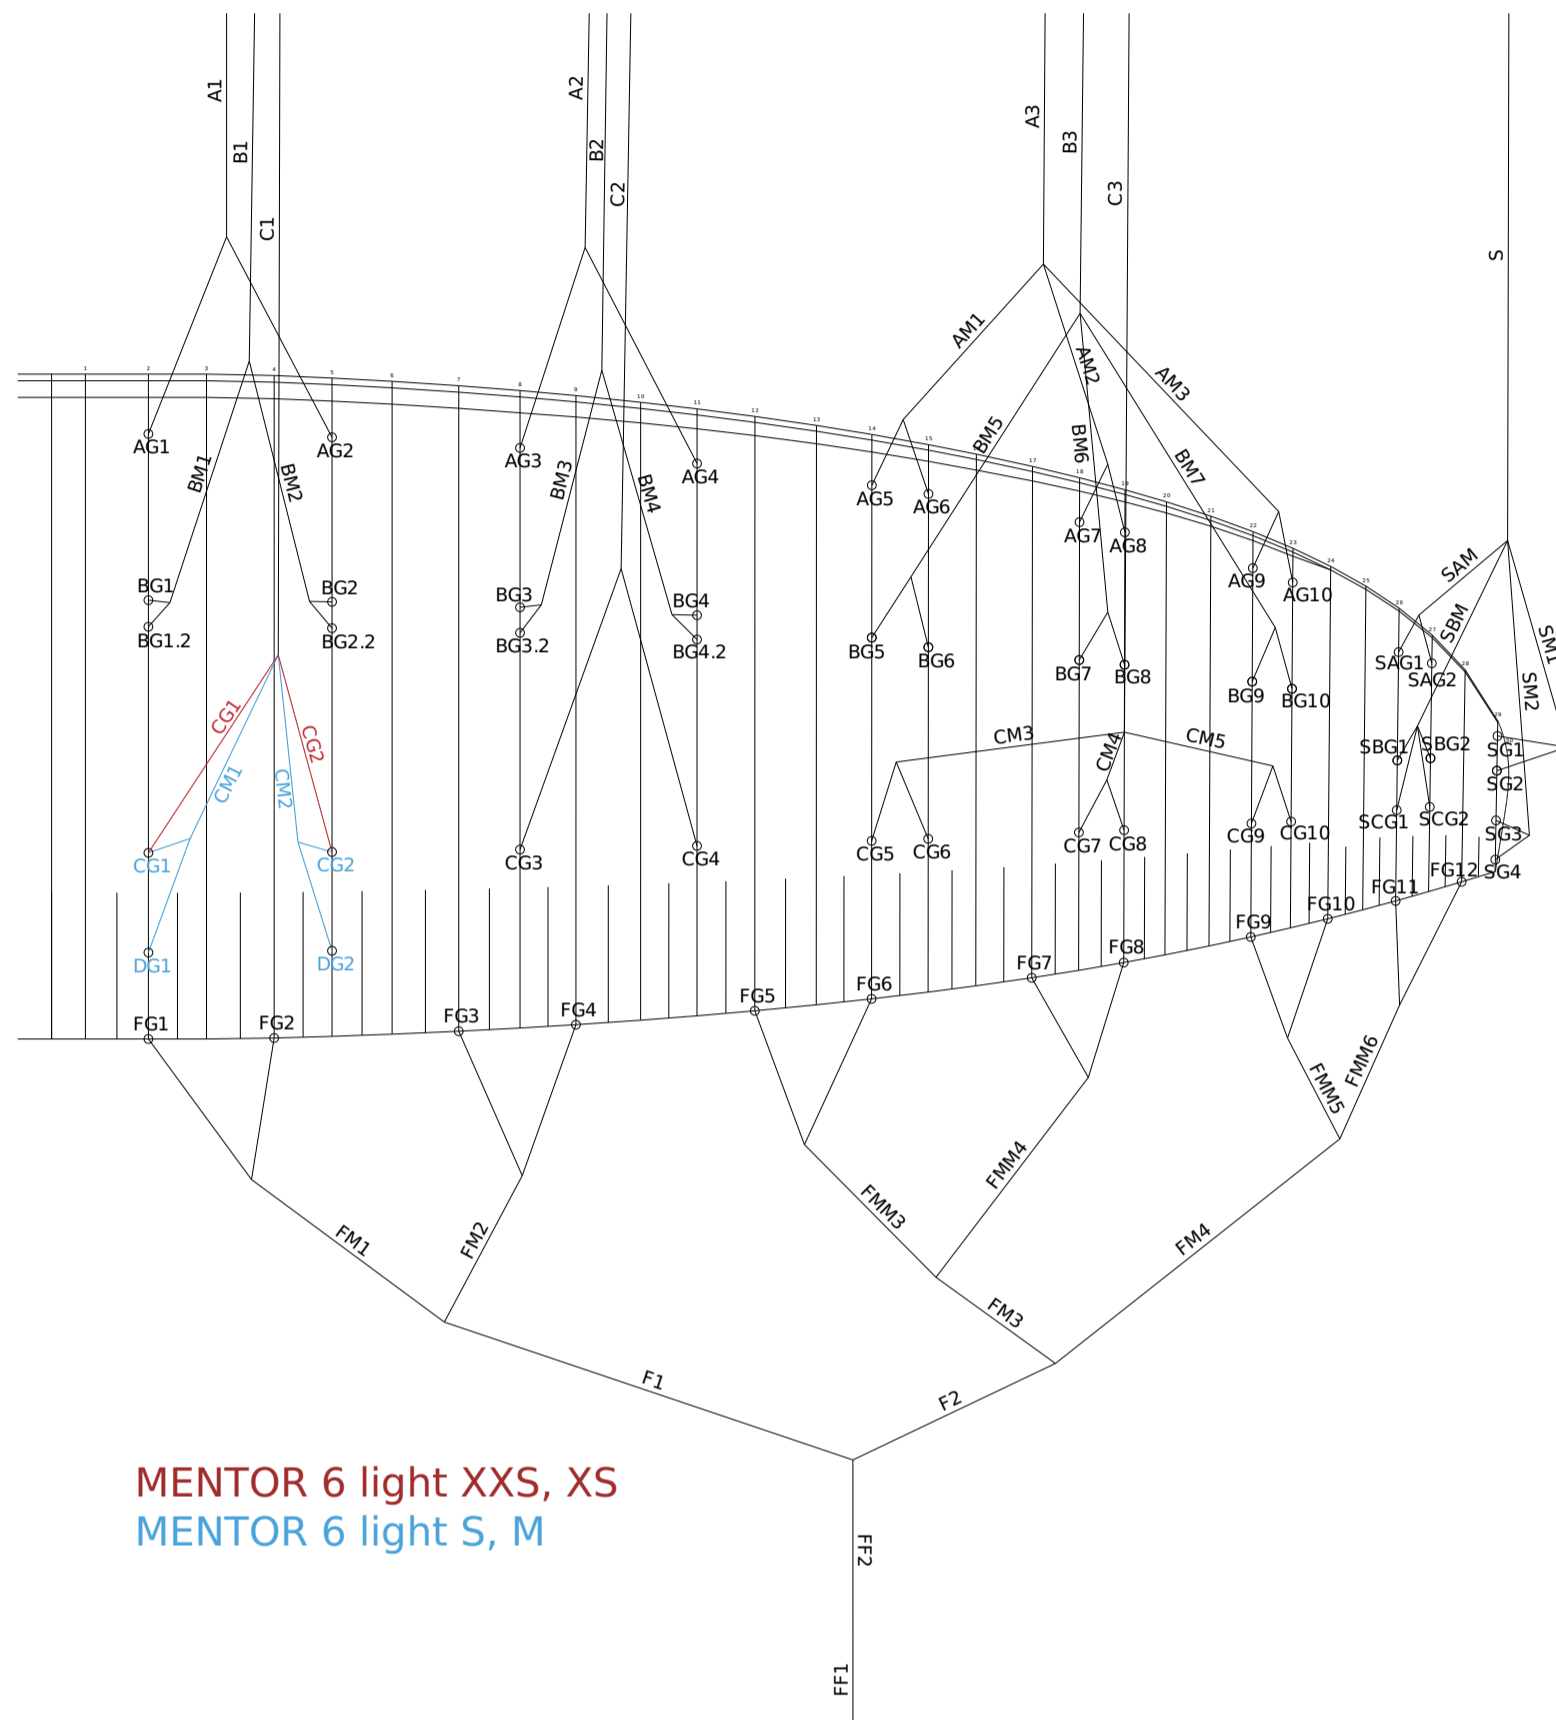

MENTOR 6 LIGHT

Table of contents

- Line plan for MENTOR 6 LIGHT
- Line lengths for MENTOR 6 LIGHT- XXXS
- Full Line lengths for MENTOR 6 LIGHT- XXXS
- Line lengths for MENTOR 6 LIGHT- XXS
- Full Line lengths for MENTOR 6 LIGHT- XXS
- Line lengths for MENTOR 6 LIGHT- XS
- Full Line lengths for MENTOR 6 LIGHT- XS
- Line lengths for MENTOR 6 LIGHT- S
- Full Line lengths for MENTOR 6 LIGHT- S
- Line lengths for MENTOR 6 LIGHT- M
- Full Line lengths for MENTOR 6 LIGHT- M

Leinenplan / Line plan

Line lengths for MENTOR6LIGHT - XXXS

See also: docs.nova.eu for a searchable online database

Position	Material	Length (cm)
A1	PPSL191-RED	457.4
A2	PPSL191-RED	460.5
A3	PPSL191-RED	357.9
AM1	ED8kU-70DD	179.2
AM2	ED8kU-70DD	173.5
AM3	ED8kU-70DD	170
AG01	ED8kU-90DD-RED	137.1
AG02	ED8kU-90DD-RED	134.1
AG03	ED8kU-90DD-RED	128
AG04	ED8kU-90DD-RED	125.5
AG05	ED8kU-50DD-RED	46.4
AG06	ED8kU-50DD-RED	41.7
AG07	ED8kU-50DD-RED	36.7
AG08	ED8kU-50DD-RED	34.5
AG09	ED8kU-50DD-RED	32
AG10	ED8kU-50DD-RED	31.3
B1	PPSL191-YW	379.5
B2	PPSL191-YW	457.8
B3	PPSL191-YW	353.3
BM1	ED8kU-90DD-RED	186.1
BM2	ED8kU-90DD-RED	182.9
BM3	ED8kU-90DD-RED	103.6
BM4	ED8kU-90DD-RED	101.3
BM5	ED8kU-70DD	178
BM6	ED8kU-70DD	173.1
BM7	ED8kU-70DD	171.7
BG01	ED8kU-50DD-RED	20.6
BG02	ED8kU-50DD-RED	20.5
BG03	ED8kU-50DD-RED	20.5
BG04	ED8kU-50DD-RED	20.4
BG05	ED8kU-50DD-RED	45.9
BG06	ED8kU-50DD-RED	41.5
BG07	ED8kU-50DD-RED	36.2
BG08	ED8kU-50DD-RED	34.4
BG09	ED8kU-50DD-RED	31.7
BG1.2	ED8kU-50DD-RED	20.5
BG10	ED8kU-50DD-RED	30.8
BG2.2	ED8kU-50DD-RED	20.5
BG3.2	ED8kU-50DD-RED	20.5