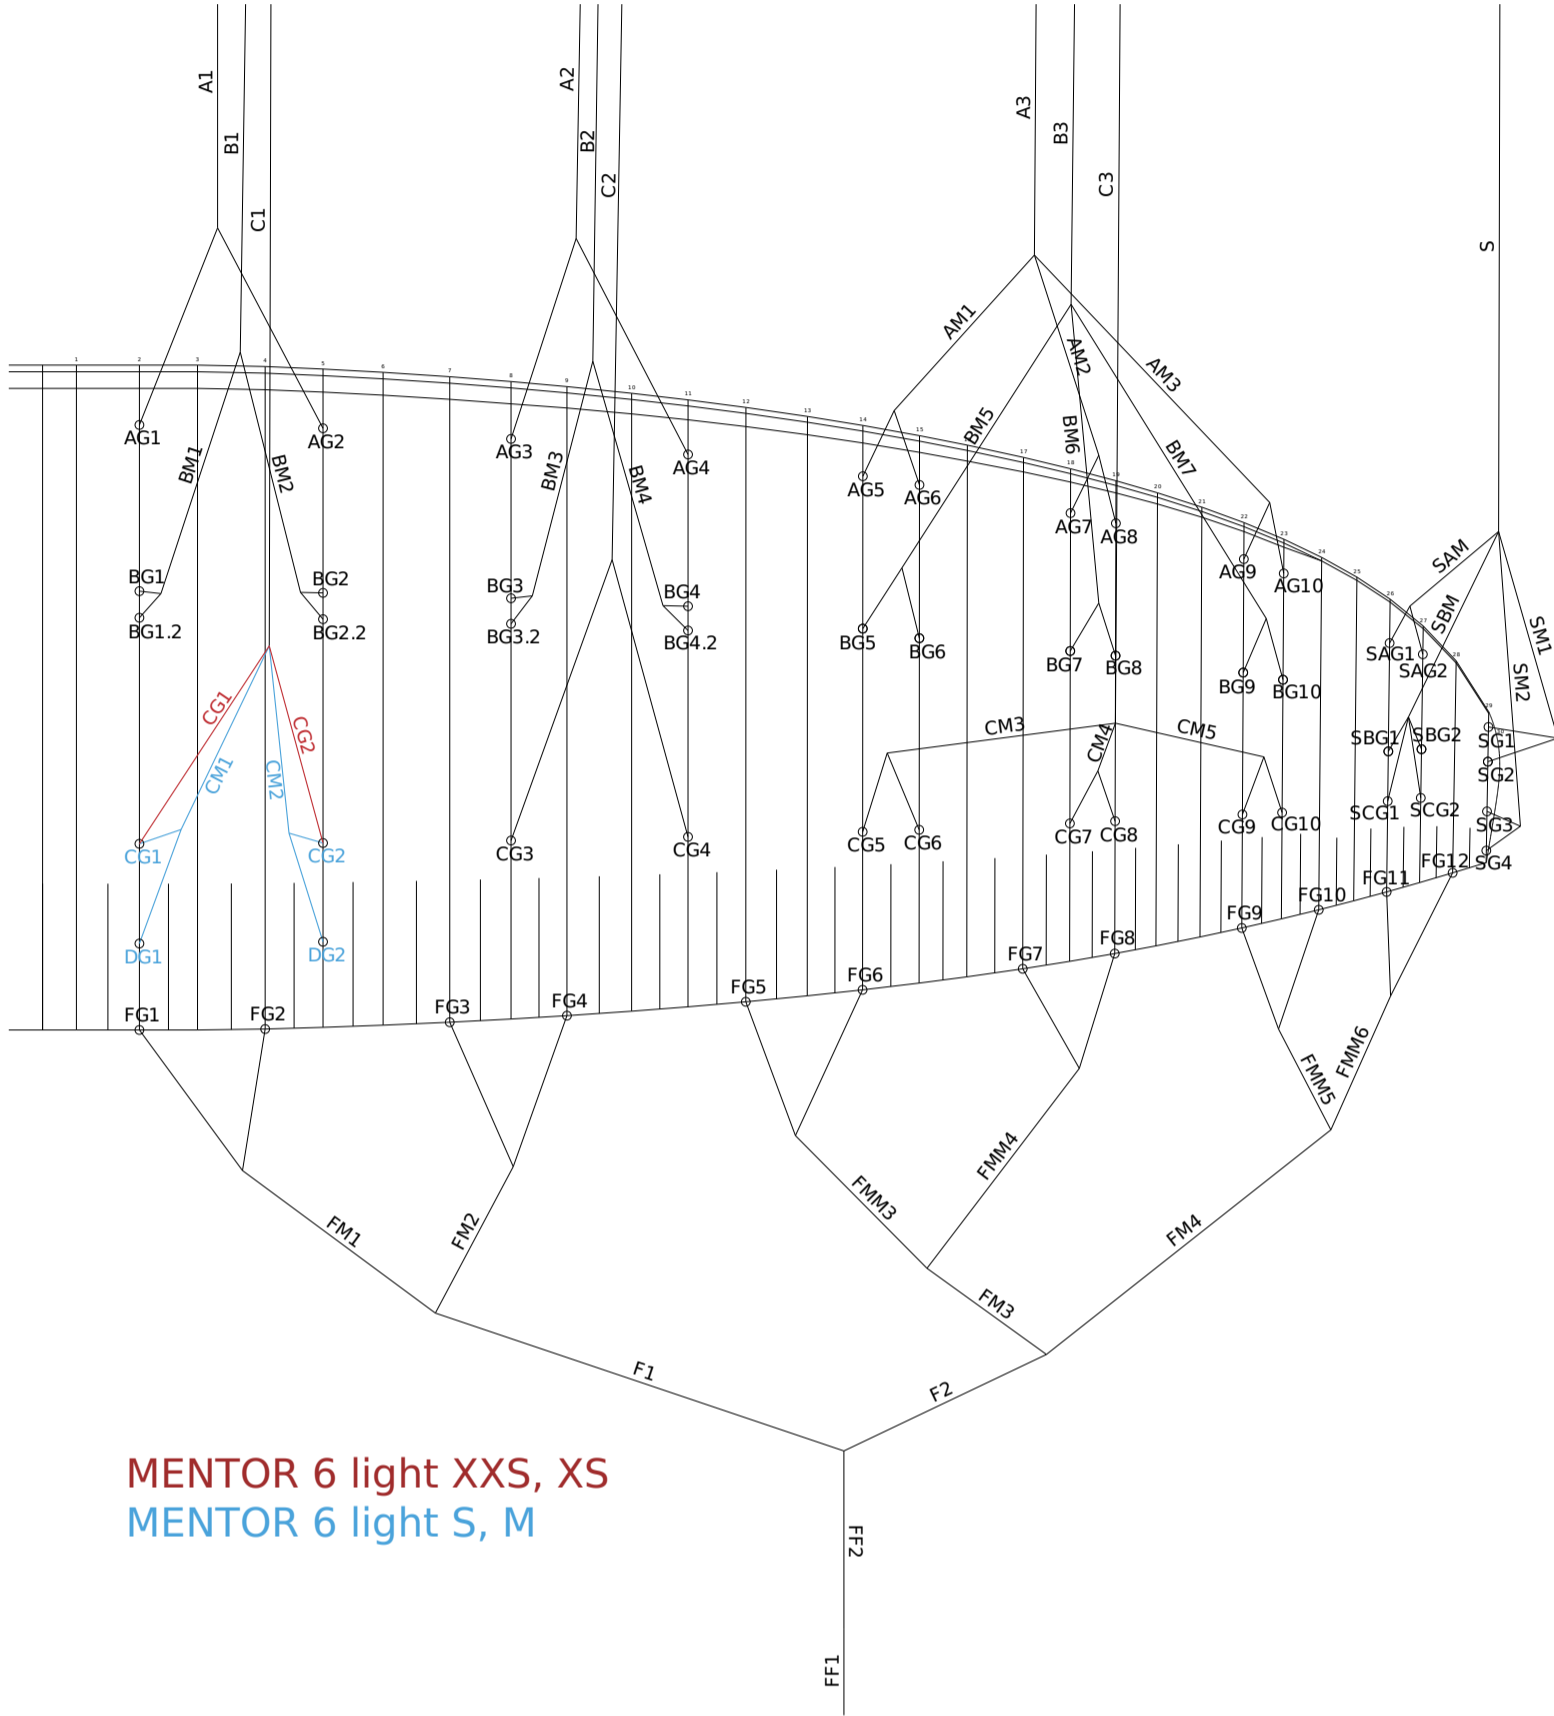

MENTOR 6 LIGHT

Table of contents

- Line plan for MENTOR 6 LIGHT
- Line lengths for MENTOR 6 LIGHT- XXXS
- Full Line lengths for MENTOR 6 LIGHT- XXXS
- Line lengths for MENTOR 6 LIGHT- XXS
- Full Line lengths for MENTOR 6 LIGHT- XXS
- Line lengths for MENTOR 6 LIGHT- XS
- Full Line lengths for MENTOR 6 LIGHT- XS
- Line lengths for MENTOR 6 LIGHT- S
- Full Line lengths for MENTOR 6 LIGHT- S
- Line lengths for MENTOR 6 LIGHT- M
- Full Line lengths for MENTOR 6 LIGHT- M

Leinenplan / Line plan

Line lengths for MENTOR6LIGHT - XXXS

See also: docs.nova.eu for a searchable online database

| Position | Material | Length (cm) |
|----------|----------------|-------------|
| A1 | PPSL191-RED | 457.4 |
| A2 | PPSL191-RED | 460.5 |
| A3 | PPSL191-RED | 357.9 |
| AM1 | ED8kU-70DD | 179.2 |
| AM2 | ED8kU-70DD | 173.5 |
| AM3 | ED8kU-70DD | 170 |
| AG01 | ED8kU-90DD-RED | 137.1 |
| AG02 | ED8kU-90DD-RED | 134.1 |
| AG03 | ED8kU-90DD-RED | 128 |
| AG04 | ED8kU-90DD-RED | 125.5 |
| AG05 | ED8kU-50DD-RED | 46.4 |
| AG06 | ED8kU-50DD-RED | 41.7 |
| AG07 | ED8kU-50DD-RED | 36.7 |
| AG08 | ED8kU-50DD-RED | 34.5 |
| AG09 | ED8kU-50DD-RED | 32 |
| AG10 | ED8kU-50DD-RED | 31.3 |
| B1 | PPSL191-YW | 379.5 |
| B2 | PPSL191-YW | 457.8 |
| B3 | PPSL191-YW | 353.3 |
| BM1 | ED8kU-90DD-RED | 186.1 |
| BM2 | ED8kU-90DD-RED | 182.9 |
| BM3 | ED8kU-90DD-RED | 103.6 |
| BM4 | ED8kU-90DD-RED | 101.3 |
| BM5 | ED8kU-70DD | 178 |
| BM6 | ED8kU-70DD | 173.1 |
| BM7 | ED8kU-70DD | 171.7 |
| BG01 | ED8kU-50DD-RED | 20.6 |
| BG02 | ED8kU-50DD-RED | 20.5 |
| BG03 | ED8kU-50DD-RED | 20.5 |
| BG04 | ED8kU-50DD-RED | 20.4 |
| BG05 | ED8kU-50DD-RED | 45.9 |
| BG06 | ED8kU-50DD-RED | 41.5 |
| BG07 | ED8kU-50DD-RED | 36.2 |
| BG08 | ED8kU-50DD-RED | 34.4 |
| BG09 | ED8kU-50DD-RED | 31.7 |
| BG1.2 | ED8kU-50DD-RED | 20.5 |
| BG10 | ED8kU-50DD-RED | 30.8 |
| BG2.2 | ED8kU-50DD-RED | 20.5 |
| BG3.2 | ED8kU-50DD-RED | 20.5 |