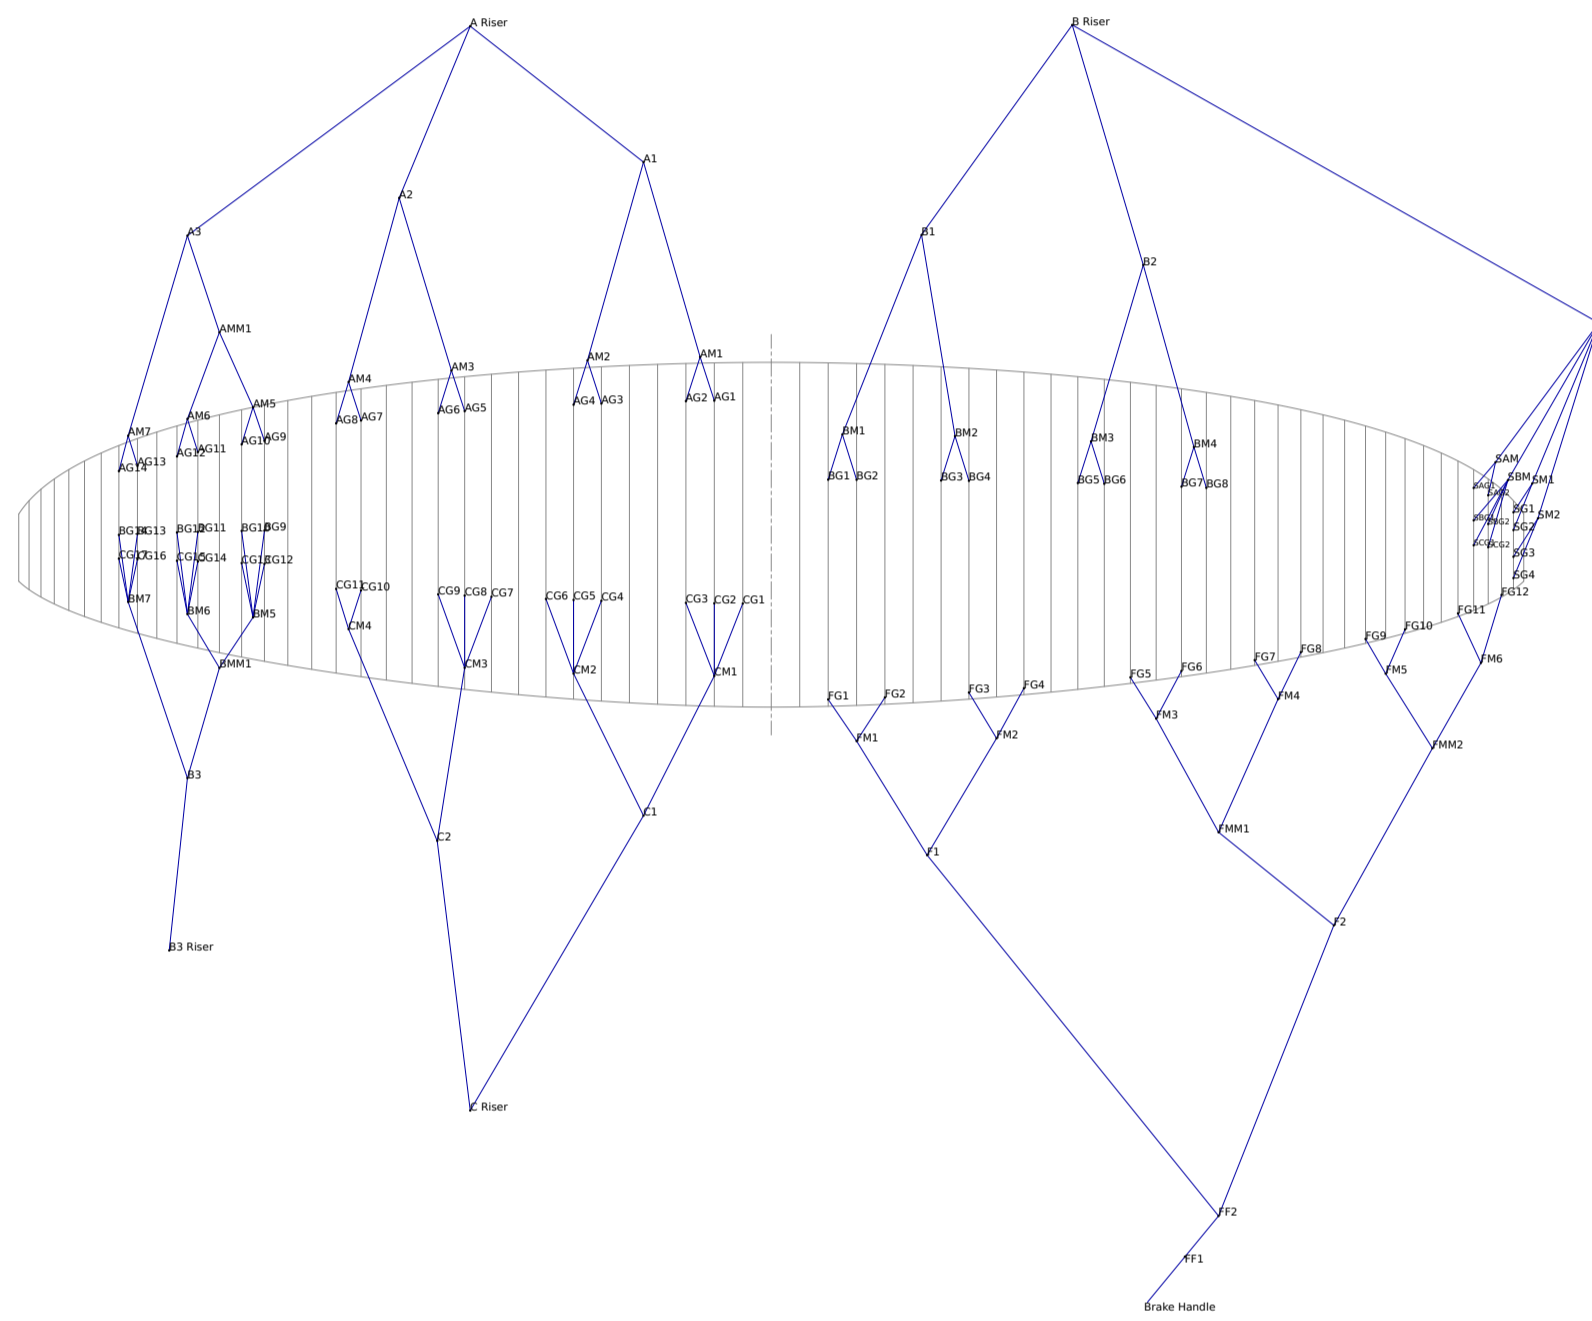

MENTOR 7 LIGHT

Table of contents

- Line plan for MENTOR 7 LIGHT
- Line lengths for MENTOR 7 LIGHT- XXS
- Full Line lengths for MENTOR 7 LIGHT- XXS
- Line lengths for MENTOR 7 LIGHT- XS
- Full Line lengths for MENTOR 7 LIGHT- XS
- Line lengths for MENTOR 7 LIGHT- S
- Full Line lengths for MENTOR 7 LIGHT- S
- Line lengths for MENTOR 7 LIGHT- M
- Full Line lengths for MENTOR 7 LIGHT- M
- Line lengths for MENTOR 7 LIGHT- L
- Full Line lengths for MENTOR 7 LIGHT- L

Line lengths for MENTOR 7 LIGHT - XXS

See also: docs.nova.eu for a searchable online database

Position	Material	Length (cm)
A1	PPSL191-M_RED	441.1
A2	PPSL191-M_RED	449.9
A3	PPSL191-M_RED	432.6
AM1	ED8kU-90DD-RED	131.2
AM2	ED8kU-90DD-RED	128.1
AM3	ED8kU-90DD-RED	117
AM4	ED8kU-70DD	114
AM5	ED8kU-70DD	55.7
AM6	ED8kU-50DD-RED	46.3
AM7	ED8kU-50DD-RED	111.1
AMM1	ED8kU-130DD-RED	67.2
AG1	ED8kU-70DD	30.5
AG10	ED8kU-50DD-RED	19.1
AG11	DC40-RED	20.8
AG12	DC40-RED	22.5
AG13	DC40-RED	18.8
AG14	DC40-RED	20.6
AG2	ED8kU-50DD-RED	26.9
AG3	ED8kU-50DD-RED	27.3
AG4	ED8kU-50DD-RED	29.4
AG5	ED8kU-70DD	28.3
AG6	ED8kU-50DD-RED	25.1
AG7	ED8kU-50DD-RED	24.1
AG8	ED8kU-50DD-RED	26.5
AG9	ED8kU-50DD-RED	24.9
B1	PPSL191-YW	274.6
B2	PPSL191-YW	434.5
B3	PPSL191-YW	418.8
BM1	ED8kU-90DD-RED	276.8
BM2	ED8kU-90DD-RED	273.8
BM3	ED8kU-90DD-RED	114.5
BM4	ED8kU-90DD-RED	112.3
BM5	ED8kU-70DD	36.4
BM6	ED8kU-50DD-RED	30.3
BM7	ED8kU-50DD-RED	105.2
BMM1	ED8kU-90DD-RED	72.5
BG1	ED8kU-50DD-RED	29.6
BG10	DC40-RED	39
BG11	DC40-RED	39.1