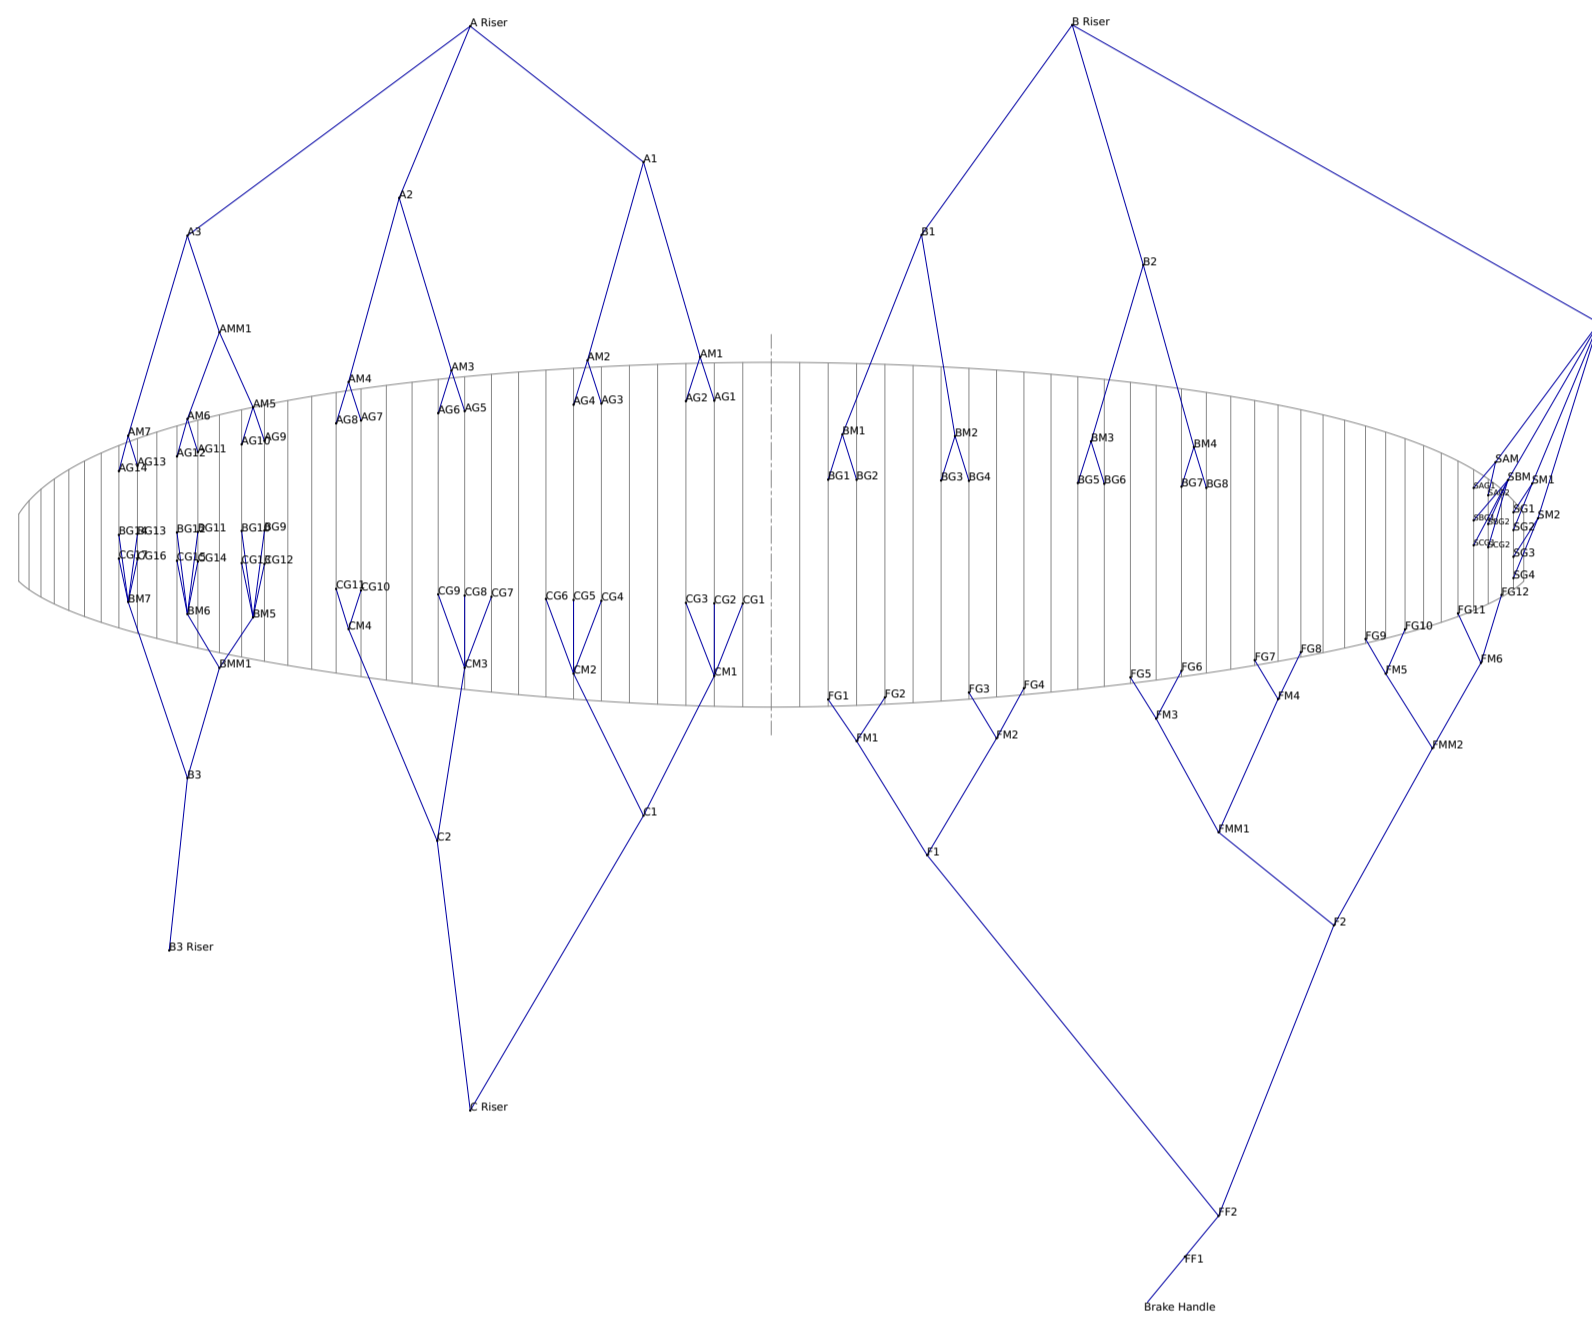

## Table of contents

- Line plan for MENTOR 7 LIGHT
- Line lengths for MENTOR 7 LIGHT- XXS
- Full Line lengths for MENTOR 7 LIGHT- XXS
- Line lengths for MENTOR 7 LIGHT- XS
- Full Line lengths for MENTOR 7 LIGHT- XS
- Line lengths for MENTOR 7 LIGHT- S
- Full Line lengths for MENTOR 7 LIGHT- S
- Line lengths for MENTOR 7 LIGHT- M
- Full Line lengths for MENTOR 7 LIGHT- M
- Line lengths for MENTOR 7 LIGHT- L
- Full Line lengths for MENTOR 7 LIGHT- L

# Line lengths for MENTOR 7 LIGHT - XXS

See also: [docs.nova.eu](https://docs.nova.eu) for a searchable online database

Position	Material	Length (cm)
A1	PPSL191-M_RED	441.1
A2	PPSL191-M_RED	449.9
A3	PPSL191-RED	432.6
AM1	ED8kU-90DD-RED	131.2
AM2	ED8kU-90DD-RED	128.1
AM3	ED8kU-90DD-RED	117
AM4	ED8kU-70DD	114
AM5	ED8kU-70DD	55.7
AM6	ED8kU-50DD-RED	46.3
AM7	ED8kU-50DD-RED	111.1
AMM1	ED8kU-130DD-RED	67.2
AG1	ED8kU-70DD	30.5
AG10	ED8kU-50DD-RED	19.1
AG11	DC40-RED	20.8
AG12	DC40-RED	22.5
AG13	DC40-RED	18.8
AG14	DC40-RED	20.6
AG2	ED8kU-50DD-RED	26.9
AG3	ED8kU-50DD-RED	27.3
AG4	ED8kU-50DD-RED	29.4
AG5	ED8kU-70DD	28.3
AG6	ED8kU-50DD-RED	25.1
AG7	ED8kU-50DD-RED	24.1
AG8	ED8kU-50DD-RED	26.5
AG9	ED8kU-50DD-RED	24.9
B1	PPSL191-YW	274.6
B2	PPSL191-YW	434.5
B3	PPSL191-YW	418.8
BM1	ED8kU-90DD-RED	276.8
BM2	ED8kU-90DD-RED	273.8
BM3	ED8kU-90DD-RED	114.5
BM4	ED8kU-90DD-RED	112.3
BM5	ED8kU-70DD	36.4
BM6	ED8kU-50DD-RED	30.3
BM7	ED8kU-50DD-RED	105.2
BMM1	ED8kU-90DD-RED	72.5
BG1	ED8kU-50DD-RED	29.6
BG10	DC40-RED	39
BG11	DC40-RED	39.1