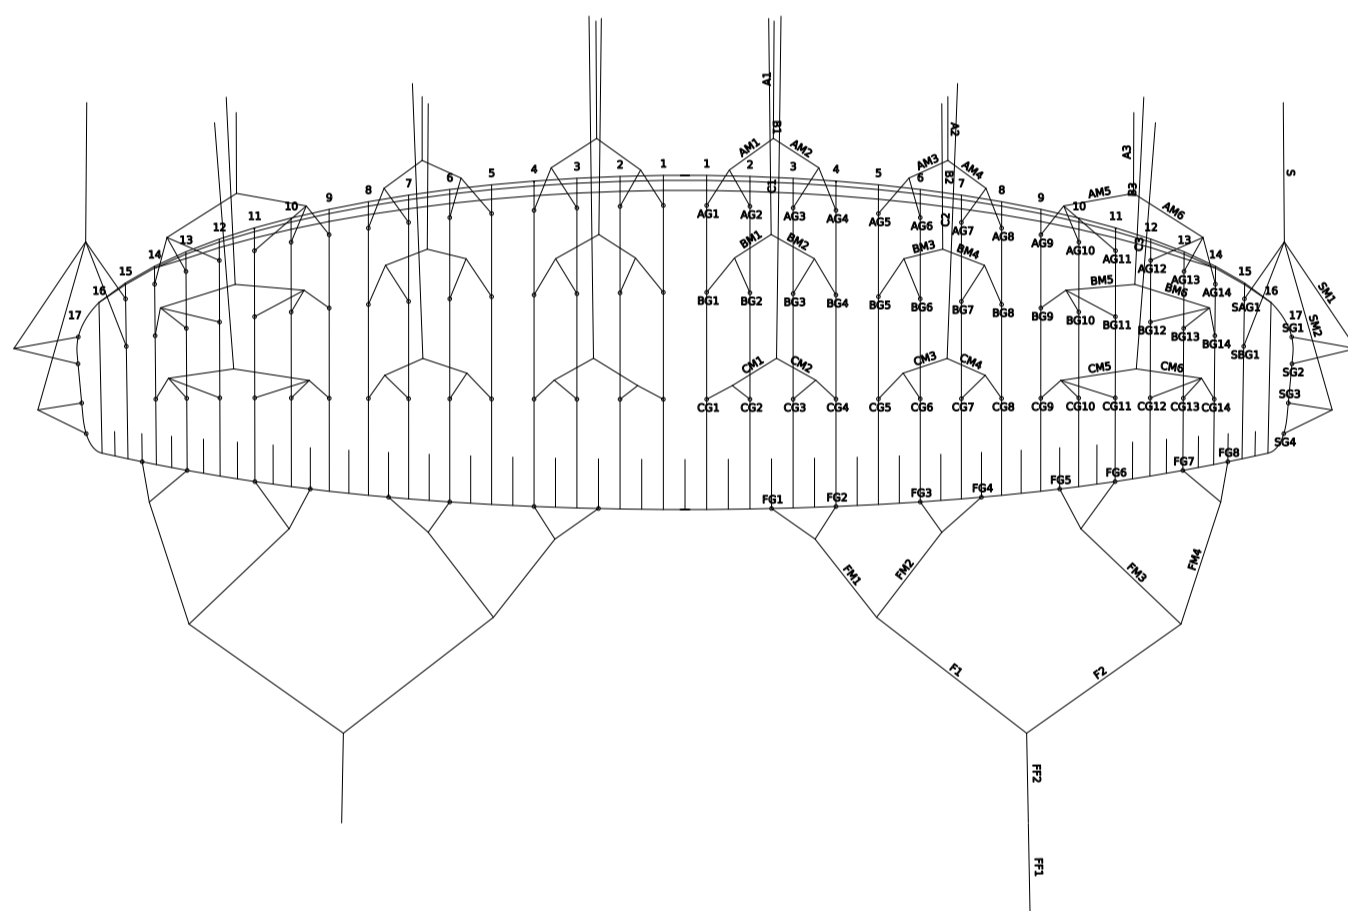

Table of contents

Line plan for **PRION 5**
Line lengths for **PRION 5 - XXS**
Full Line lengths for **PRION 5 - XXS**
Line lengths for **PRION 5 - XS**
Full Line lengths for **PRION 5 - XS**
Line lengths for **PRION 5 - S**
Full Line lengths for **PRION 5 - S**
Line lengths for **PRION 5 - M**
Full Line lengths for **PRION 5 - M**
Line lengths for **PRION 5 - L**
Full Line lengths for **PRION 5 - L**

Line lengths for PRION5 - XXS

See also: docs.nova.eu for a searchable online database

Position	Material	Length (cm)
A1	ED7343-340-RD	384.1
A2	ED7343-340-RD	390.3
A3	ED7343-340-RD	378.1
AM1	ED7343-140-RD	134.8
AM2	ED7343-140-RD	133.6
AM3	ED7343-140-RD	127.2
AM4	ED7343-140-RD	126.8
AM5	ED7343-140-RD	93.7
AM6	ED7343-140-RD	87.7
AG01	DSL70-RED	64.6
AG02	DSL70-RED	59.4
AG03	DSL70-RED	59.7
AG04	DSL70-RED	63
AG05	DSL70-RED	61.9
AG06	DSL70-RED	56.9
AG07	DSL70-RED	55.9
AG08	DSL70-RED	58.4
AG09	DSL70-RED	104.5
AG10	DSL70-RED	94.2
AG11	DSL70-RED	90.9
AG12	DSL70-RED	91.9
AG13	DSL70-RED	87.5
AG14	DSL70-RED	88.2
B1	ED7343-230-YW	378.7
B2	ED7343-230-YW	385.7
B3	ED7343-230-YW	374.6
BM1	ED7343-90-YW	133
BM2	ED7343-90-YW	132
BM3	ED7343-90-YW	125.5
BM4	ED7343-90-YW	125.6
BM5	ED7343-90-YW	92.2
BM6	ED7343-90-YW	88
BG01	DSL70-YW	63.8
BG02	DSL70-YW	58.7
BG03	DSL70-YW	58.8
BG04	DSL70-YW	62.4
BG05	DSL70-YW	60.9
BG06	DSL70-YW	56.3
BG07	DSL70-YW	55.2