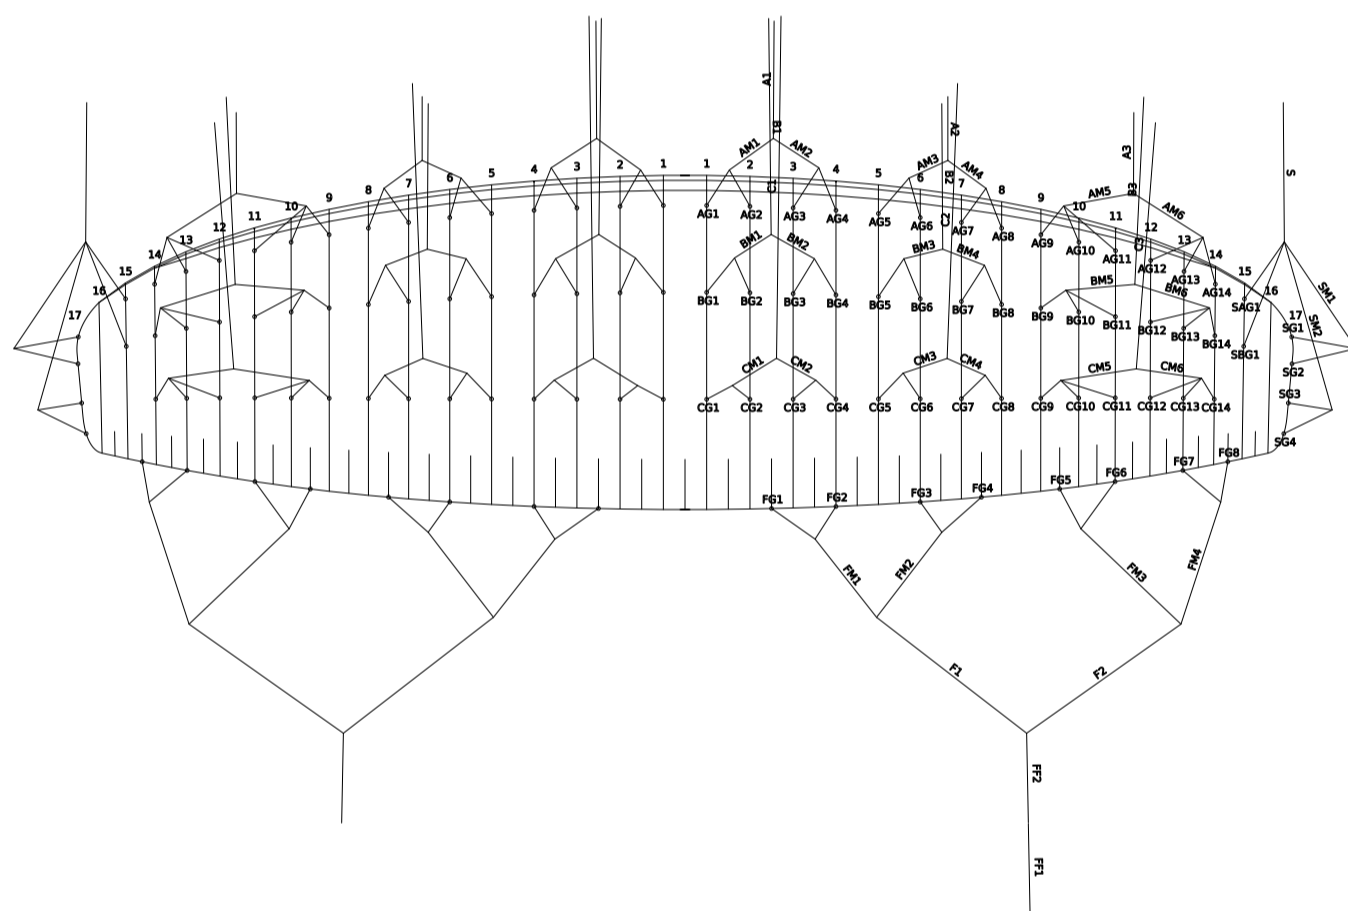

## **Table of contents**

Line plan for **PRION 5**  
Line lengths for **PRION 5 - XXS**  
Full Line lengths for **PRION 5 - XXS**  
Line lengths for **PRION 5 - XS**  
Full Line lengths for **PRION 5 - XS**  
Line lengths for **PRION 5 - S**  
Full Line lengths for **PRION 5 - S**  
Line lengths for **PRION 5 - M**  
Full Line lengths for **PRION 5 - M**  
Line lengths for **PRION 5 - L**  
Full Line lengths for **PRION 5 - L**

# Line lengths for PRION5 - XXS

See also: [docs.nova.eu](https://docs.nova.eu) for a searchable online database

Position	Material	Length (cm)
A1	ED7343-340-RD	384.1
A2	ED7343-340-RD	390.3
A3	ED7343-340-RD	378.1
AM1	ED7343-140-RD	134.8
AM2	ED7343-140-RD	133.6
AM3	ED7343-140-RD	127.2
AM4	ED7343-140-RD	126.8
AM5	ED7343-140-RD	93.7
AM6	ED7343-140-RD	87.7
AG01	DSL70-RED	64.6
AG02	DSL70-RED	59.4
AG03	DSL70-RED	59.7
AG04	DSL70-RED	63
AG05	DSL70-RED	61.9
AG06	DSL70-RED	56.9
AG07	DSL70-RED	55.9
AG08	DSL70-RED	58.4
AG09	DSL70-RED	104.5
AG10	DSL70-RED	94.2
AG11	DSL70-RED	90.9
AG12	DSL70-RED	91.9
AG13	DSL70-RED	87.5
AG14	DSL70-RED	88.2
B1	ED7343-230-YW	378.7
B2	ED7343-230-YW	385.7
B3	ED7343-230-YW	374.6
BM1	ED7343-90-YW	133
BM2	ED7343-90-YW	132
BM3	ED7343-90-YW	125.5
BM4	ED7343-90-YW	125.6
BM5	ED7343-90-YW	92.2
BM6	ED7343-90-YW	88
BG01	DSL70-YW	63.8
BG02	DSL70-YW	58.7
BG03	DSL70-YW	58.8
BG04	DSL70-YW	62.4
BG05	DSL70-YW	60.9
BG06	DSL70-YW	56.3
BG07	DSL70-YW	55.2